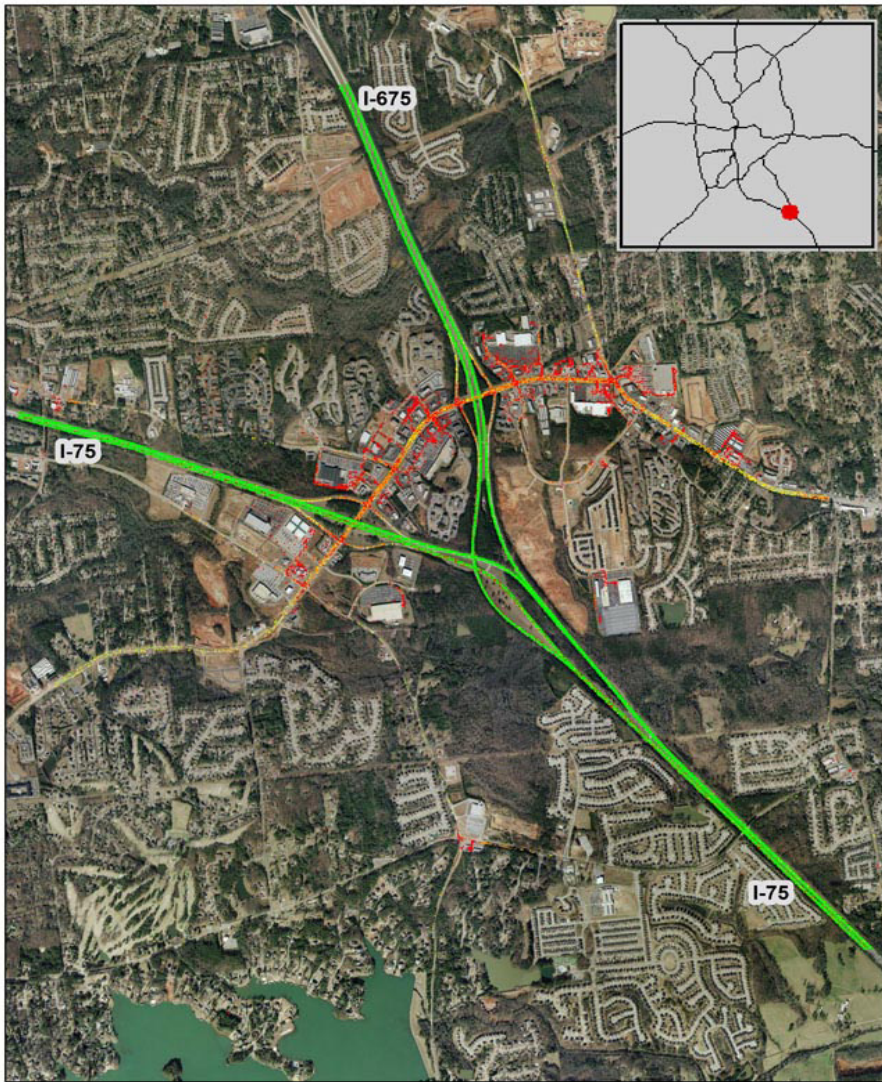

Atlanta, GA: I-75 at I-675

Summary

National Ranking by Congestion Index	86
Average Speed	52
Peak Average Speed	47
Nonpeak Average Speed	54
Nonpeak/Peak Ratio	1.15

Average Speed by Time of Day
I-75 at I-675