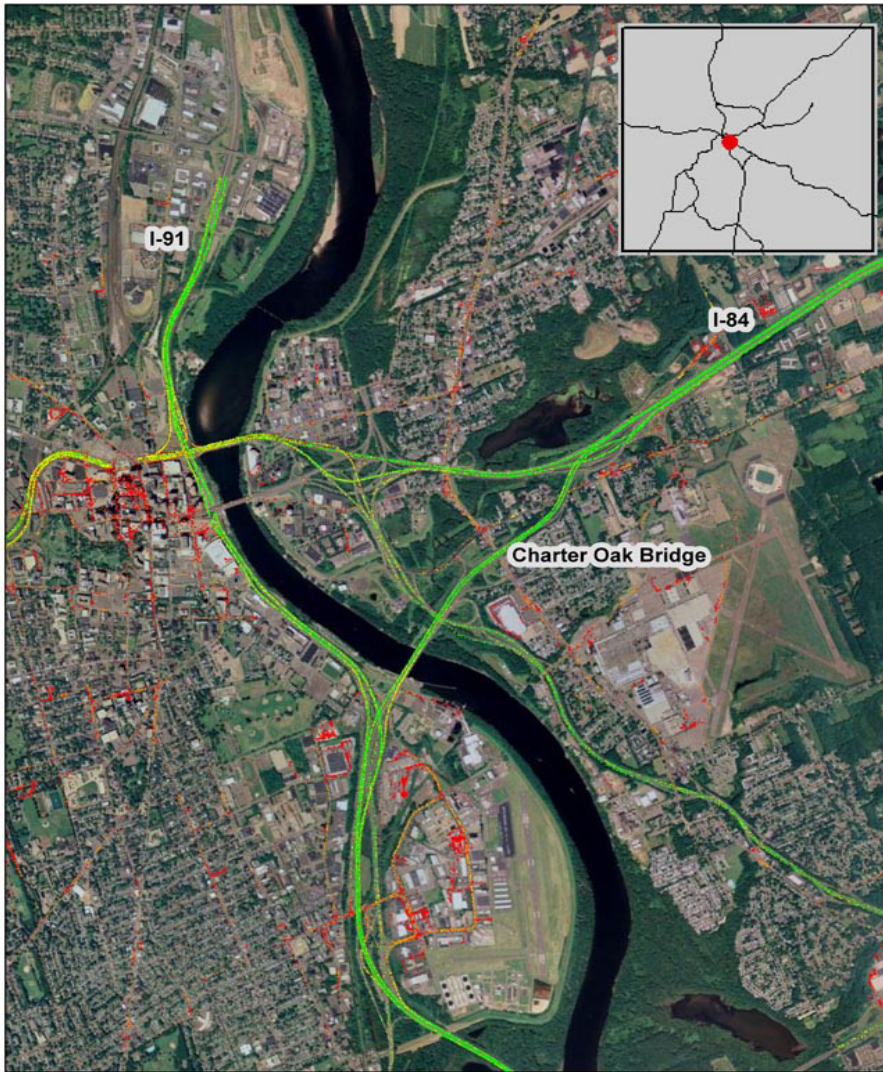

Charter Oak Bridge, CT: I-91

Summary

National Ranking by Congestion Index	84
Average Speed	52
Peak Average Speed	47
Nonpeak Average Speed	54
Nonpeak/Peak Ratio	1.14

Average Speed by Time of Day
I-91