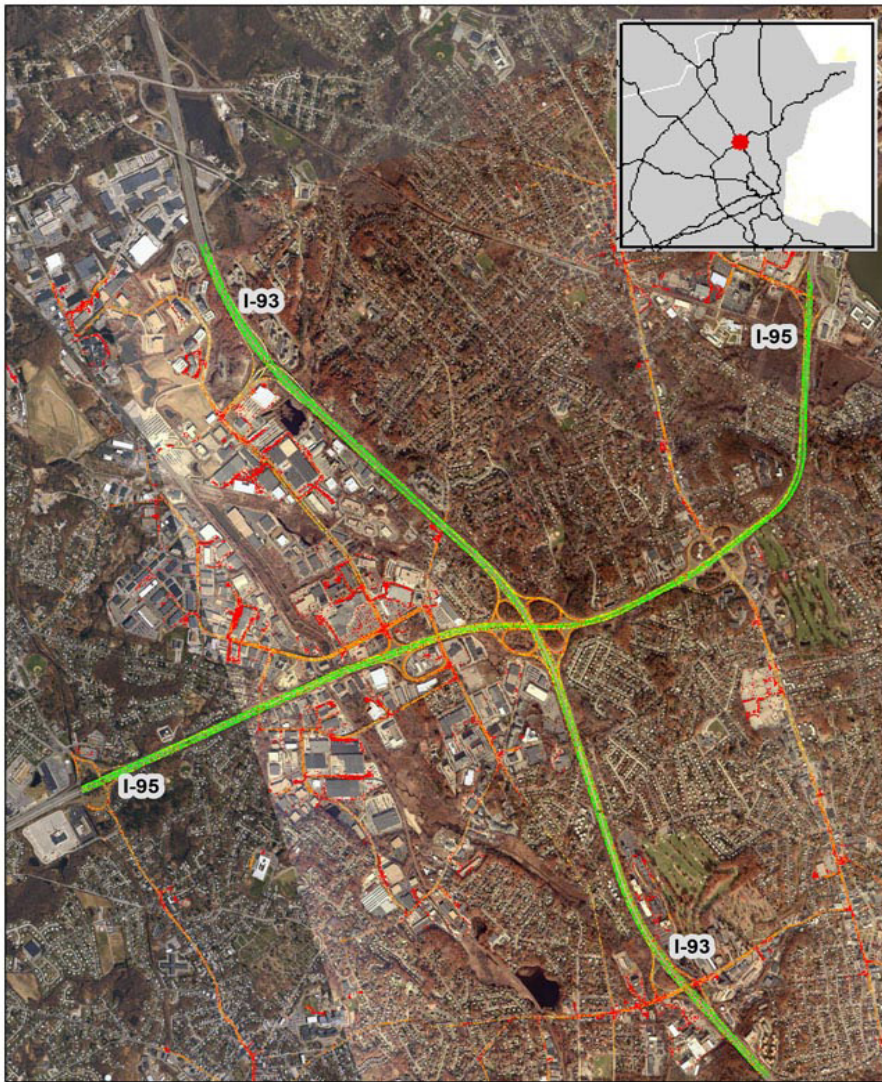

Boston, MA: I-95 at I-93 (North)

Summary

National Ranking by Congestion Index	68
Average Speed	46
Peak Average Speed	36
Nonpeak Average Speed	50
Nonpeak/Peak Ratio	1.38

Average Speed by Time of Day
I-95 at I-93 (North)