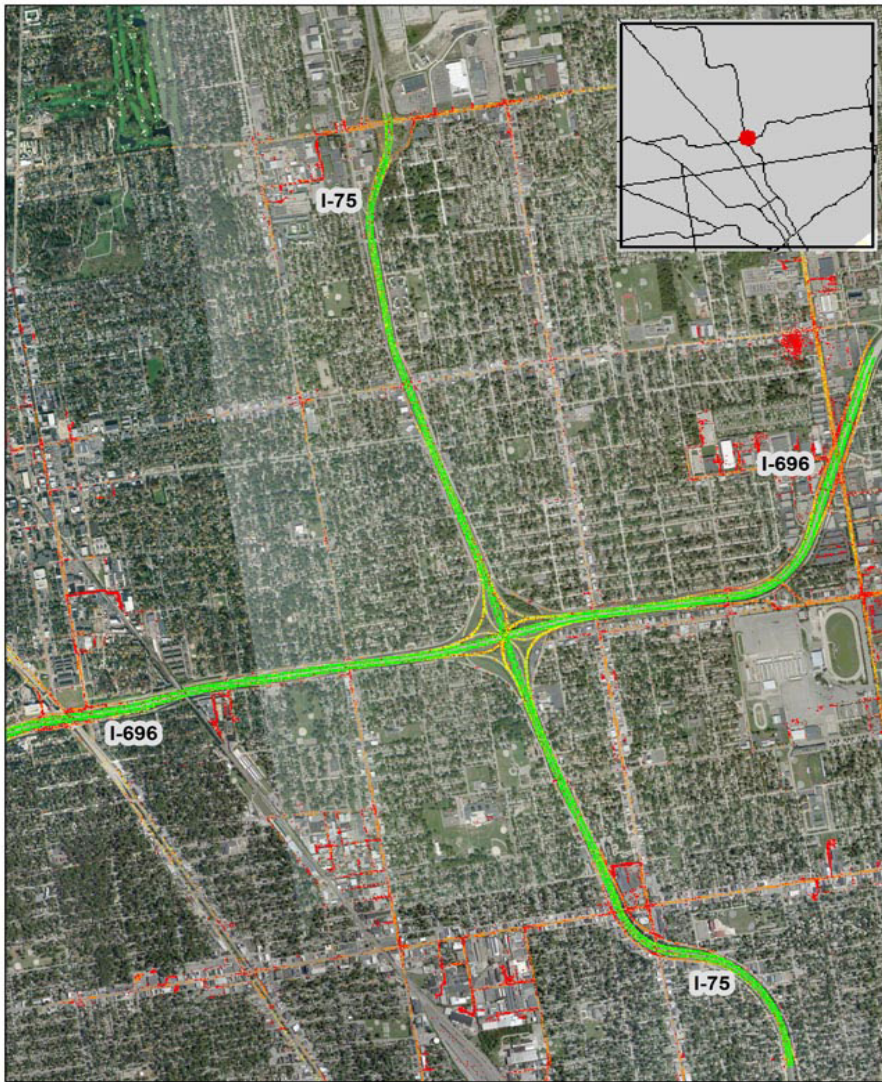

# Detroit, MI: I-75 at I-696

## Summary

National Ranking by Congestion Index	66
Average Speed	46
Peak Average Speed	37
Nonpeak Average Speed	52
Nonpeak/Peak Ratio	1.41

Average Speed by Time of Day  
I-75 at I-696