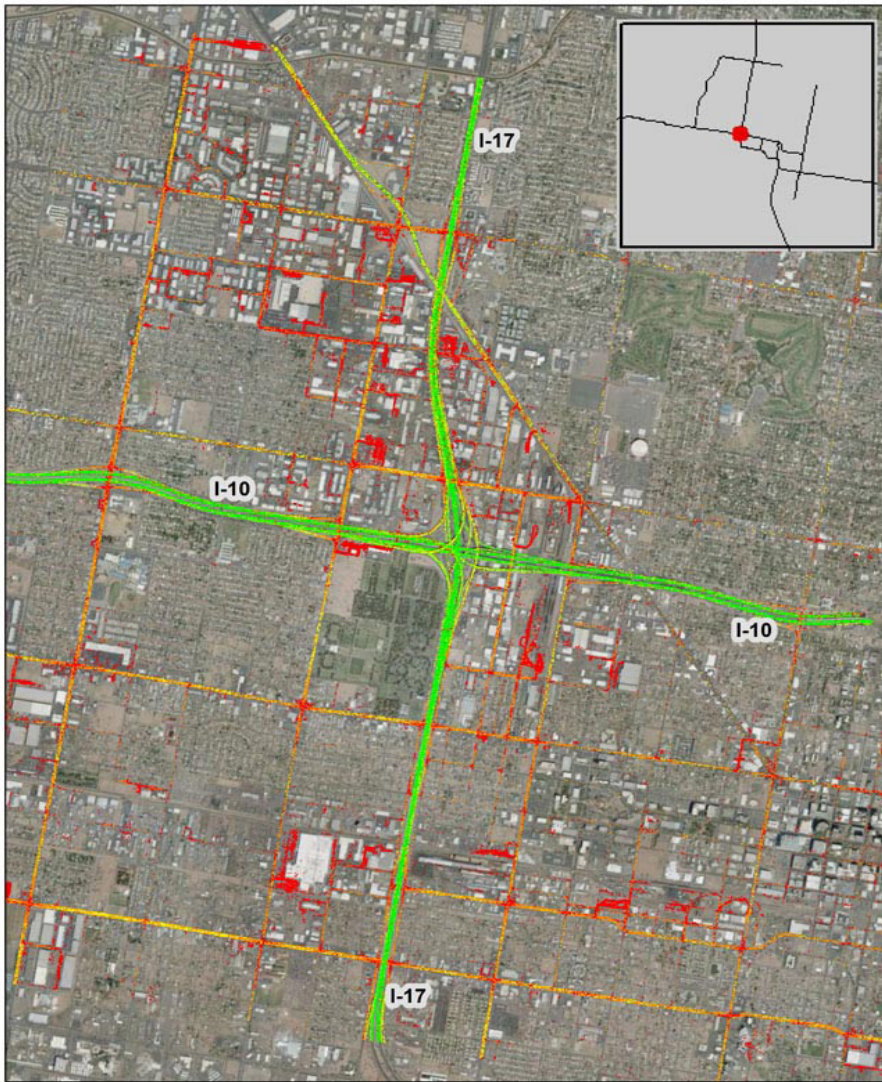

Phoenix, AZ: I-17 at I-10

Summary

National Ranking by Congestion Index	57
Average Speed	51
Peak Average Speed	42
Nonpeak Average Speed	54
Nonpeak/Peak Ratio	1.29

Average Speed by Time of Day
I-17 at I-10