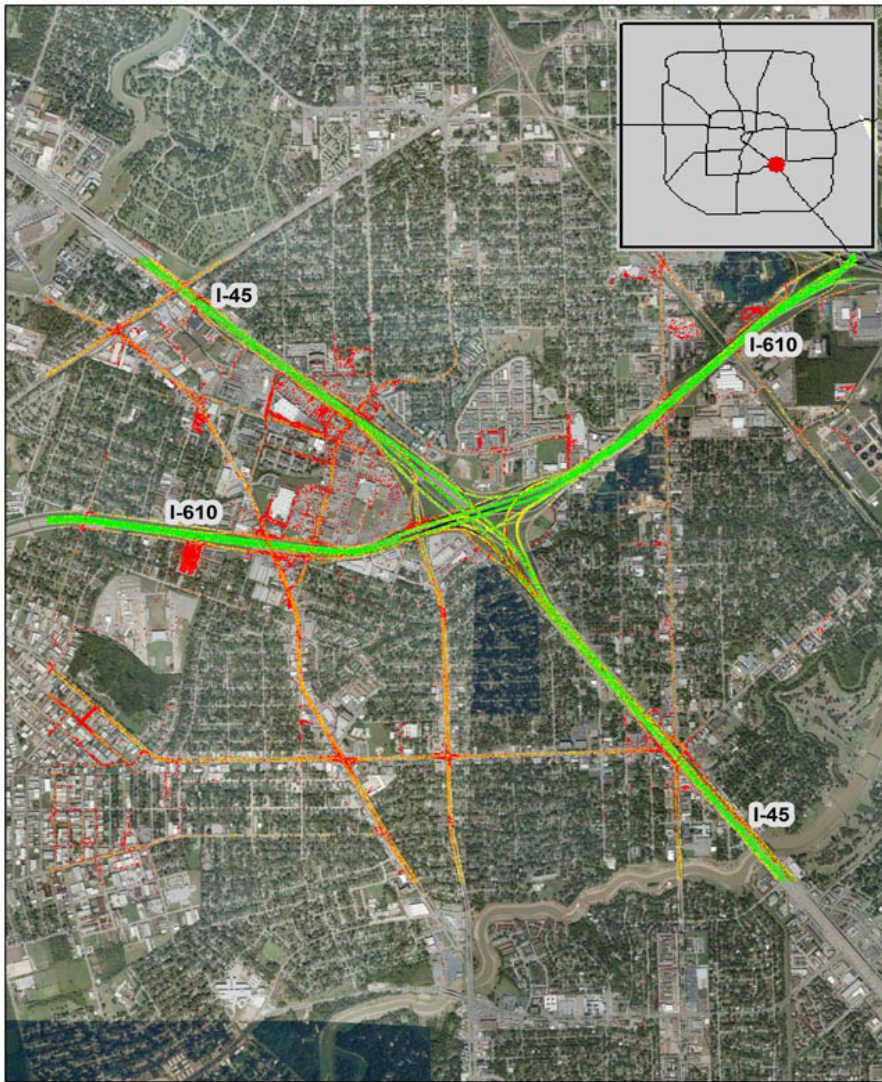

Houston, TX: I-45 at I-610 (South)

Summary

National Ranking by Congestion Index	56
Average Speed	45
Peak Average Speed	35
Nonpeak Average Speed	51
Nonpeak/Peak Ratio	1.46

**Average Speed by Time of Day
I-45 at I-610 (South)**