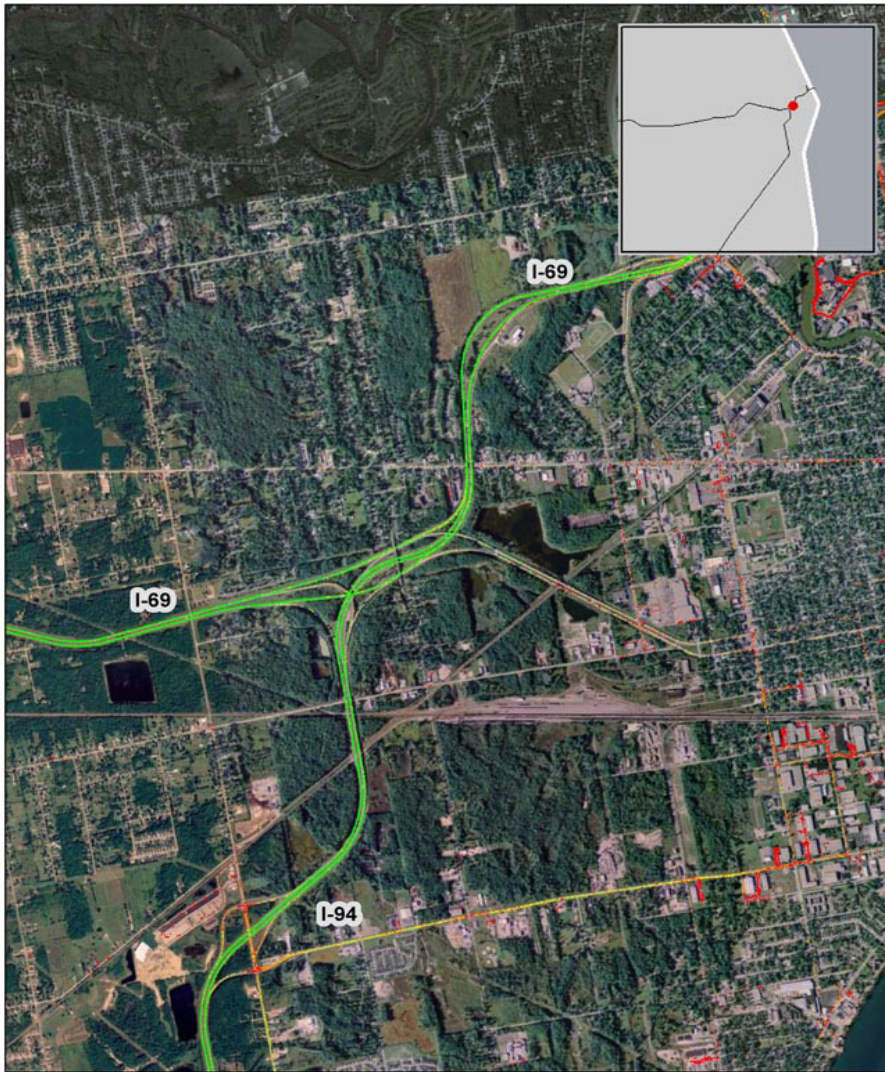

Port Huron, MI: I-94 at I-69

Summary	
National Ranking by Congestion Index	54
Average Speed	42
Peak Average Speed	43
Nonpeak Average Speed	42
Nonpeak/Peak Ratio	0.97