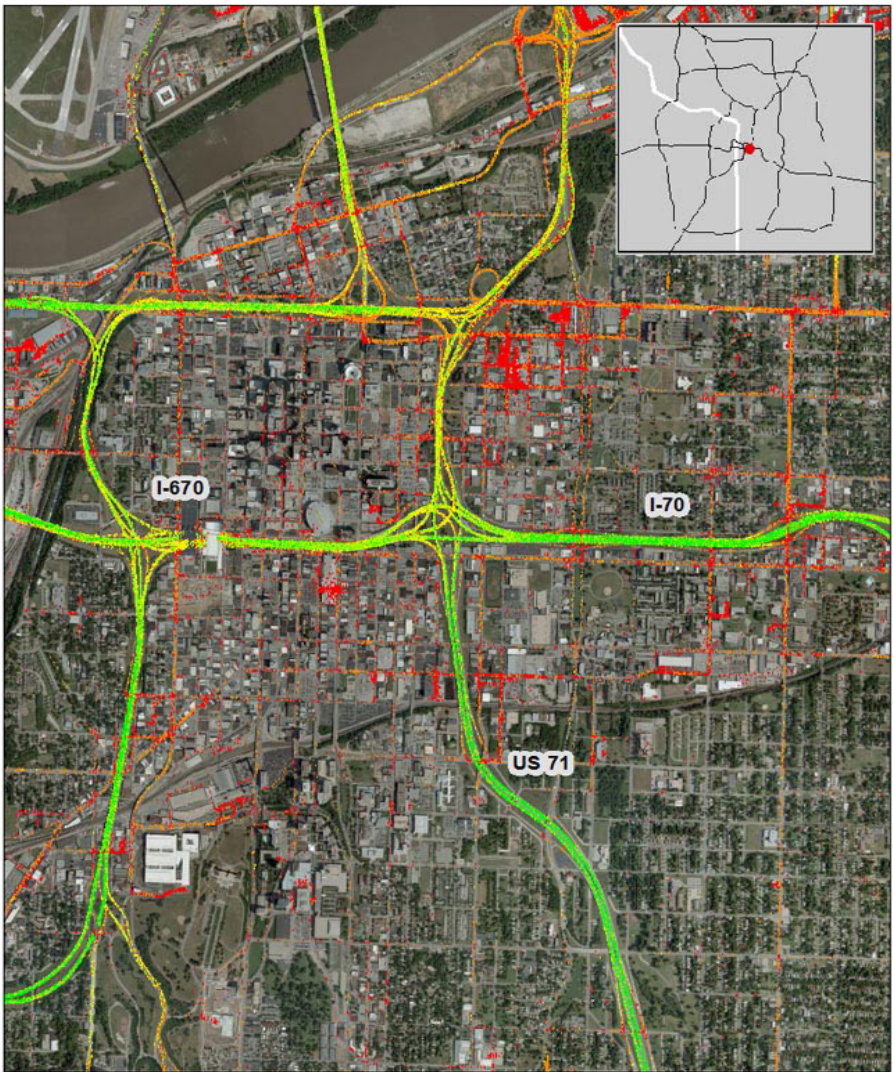

Kansas City, MO: I-70 at I-670 at US 71

Summary	
National Ranking by Congestion Index	53
Average Speed	50
Peak Average Speed	47
Nonpeak Average Speed	51
Nonpeak/Peak Ratio	1.08