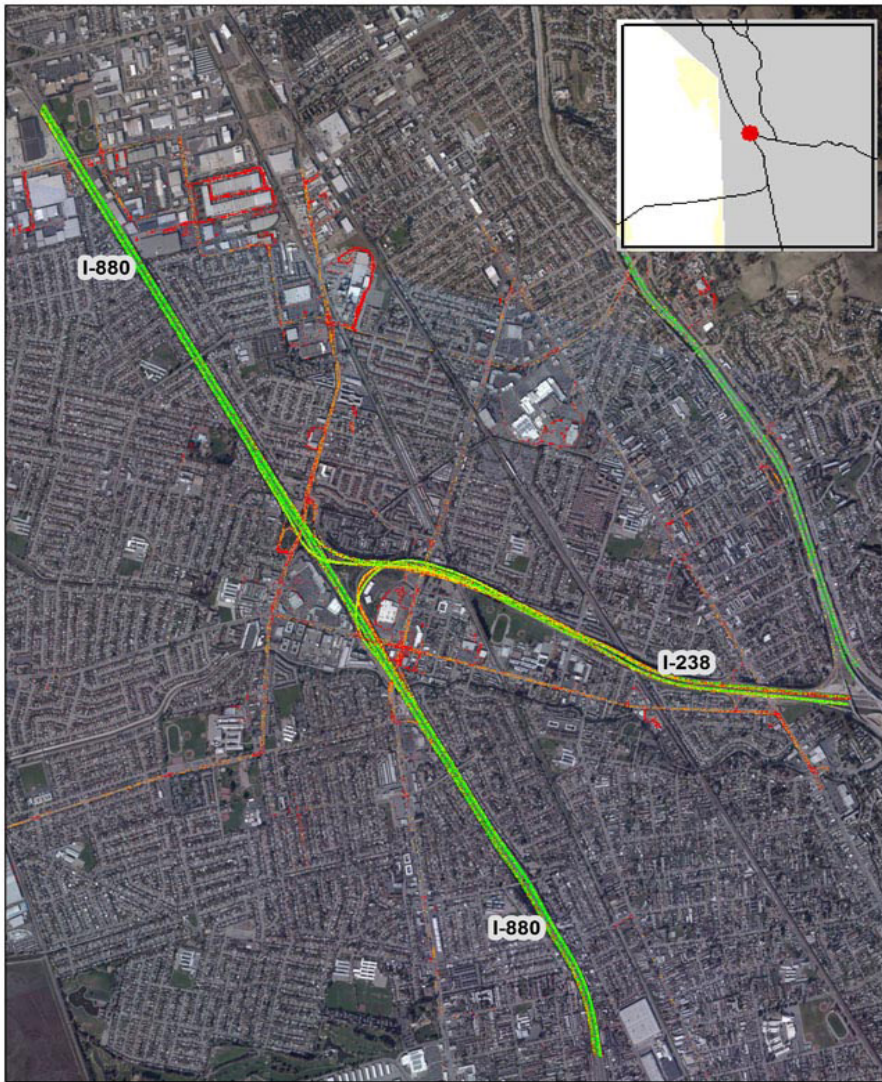

Oakland, CA: I-880 at I-238

Summary

National Ranking by Congestion Index	50
Average Speed	45
Peak Average Speed	37
Nonpeak Average Speed	50
Nonpeak/Peak Ratio	1.35

**Average Speed by Time of Day
I-880 at I-238**