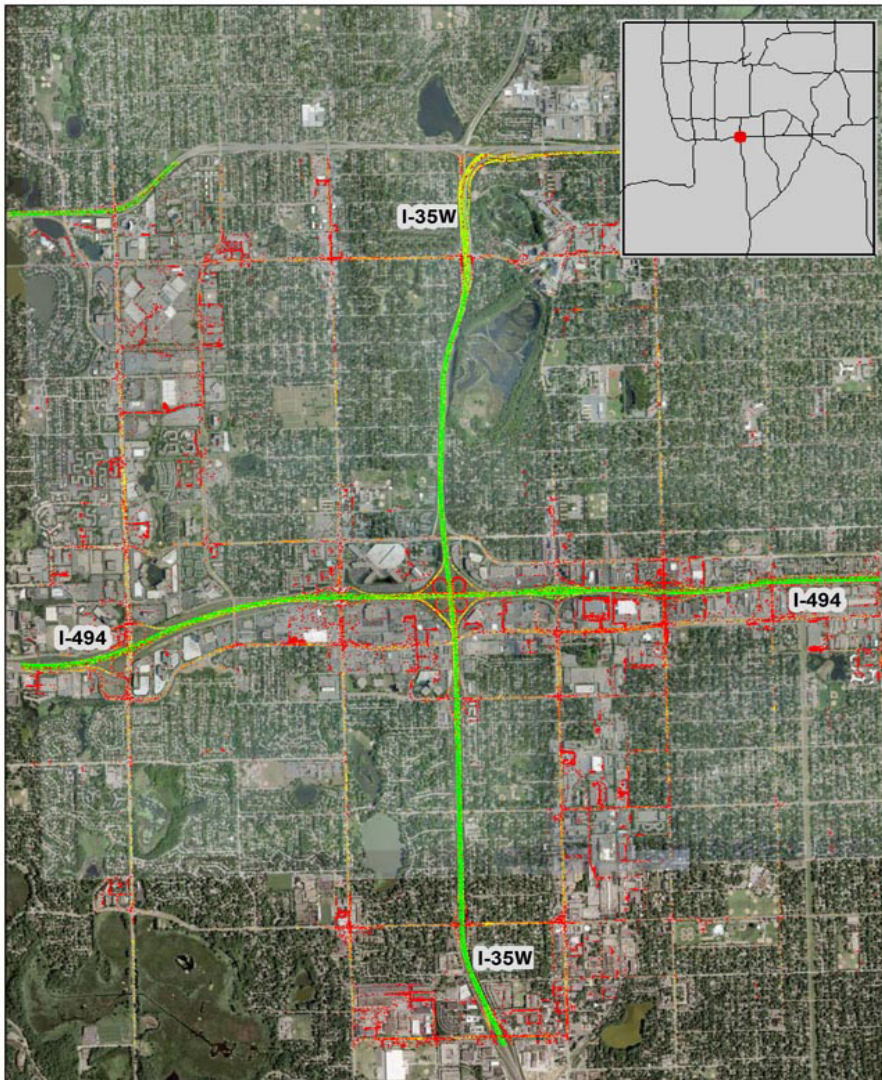

Minneapolis - St. Paul, MN: I-35W at I-494

Summary

National Ranking by Congestion Index	44
Average Speed	49
Peak Average Speed	41
Nonpeak Average Speed	52
Nonpeak/Peak Ratio	1.29

**Average Speed by Time of Day
I-35W at I-494**