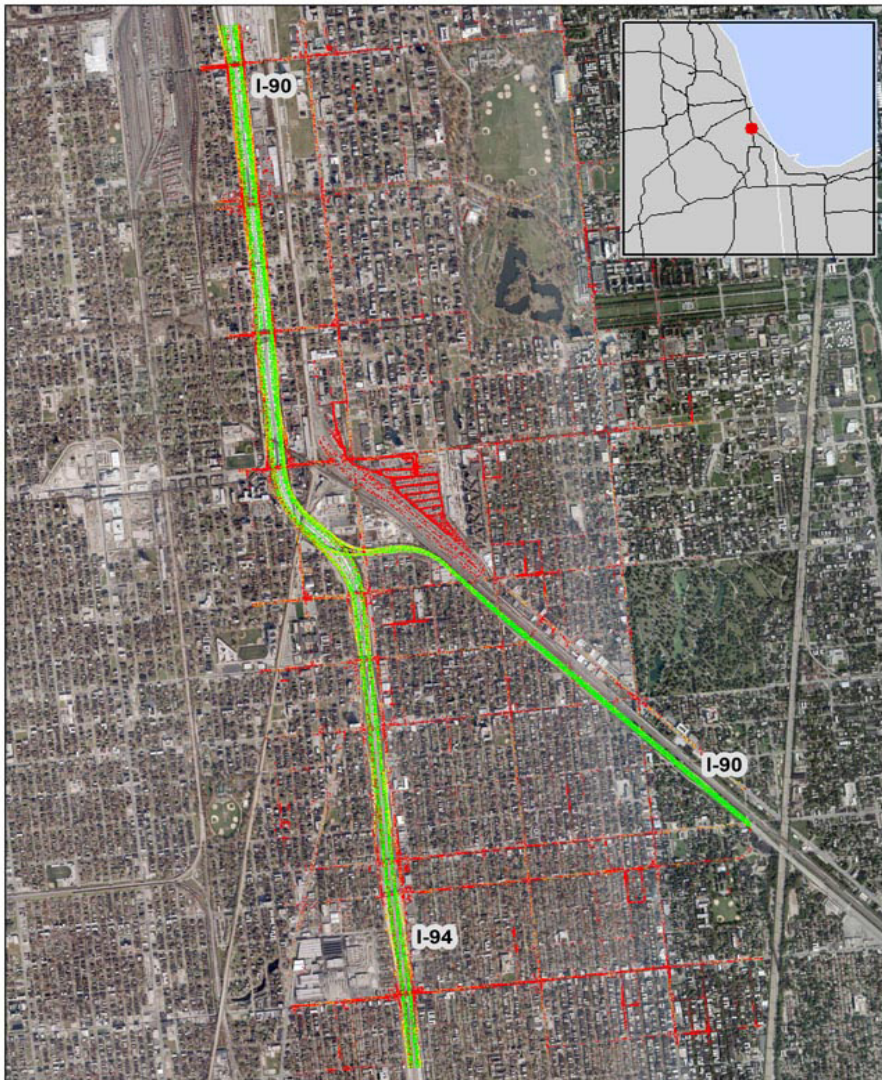

Chicago, IL: I-90 at I-94 (South)

Summary

National Ranking by Congestion Index	37
Average Speed	46
Peak Average Speed	39
Nonpeak Average Speed	49
Nonpeak/Peak Ratio	1.27

**Average Speed by Time of Day
I-90 at I-94 (South)**