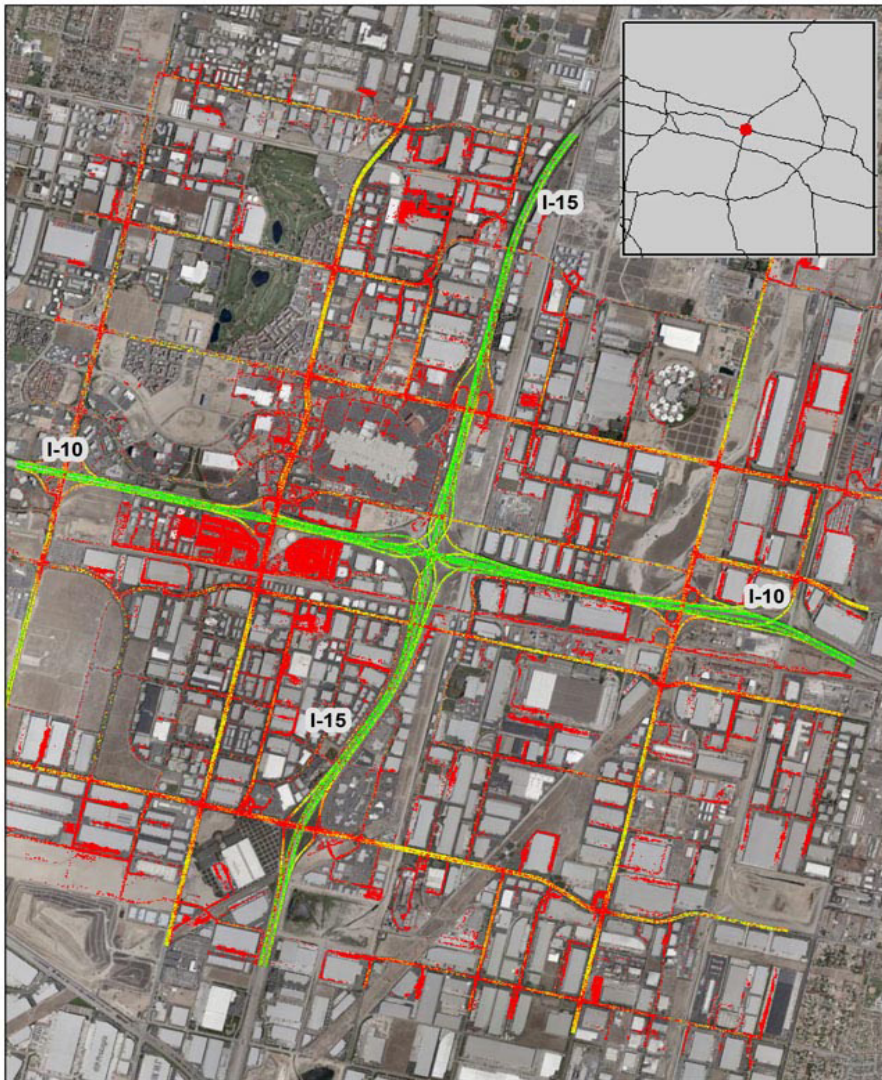

San Bernardino, CA: I-10 at I-15

Summary

National Ranking by Congestion Index	36
Average Speed	49
Peak Average Speed	43
Nonpeak Average Speed	52
Nonpeak/Peak Ratio	1.21

Average Speed by Time of Day
I-10 at I-15