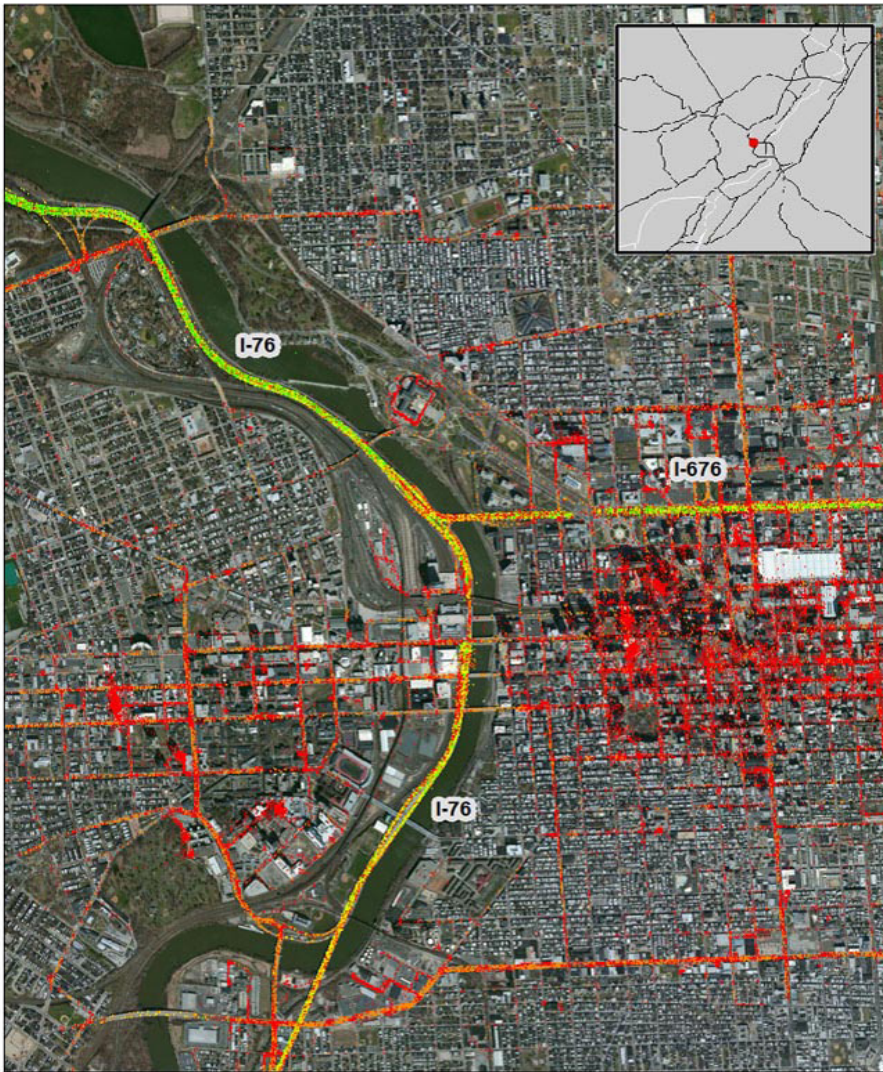

Philadelphia, PA: I-76 at I-676

Summary

National Ranking by Congestion Index	35
Average Speed	35
Peak Average Speed	28
Nonpeak Average Speed	38
Nonpeak/Peak Ratio	1.34

**Average Speed by Time of Day
I-76 at I-676**