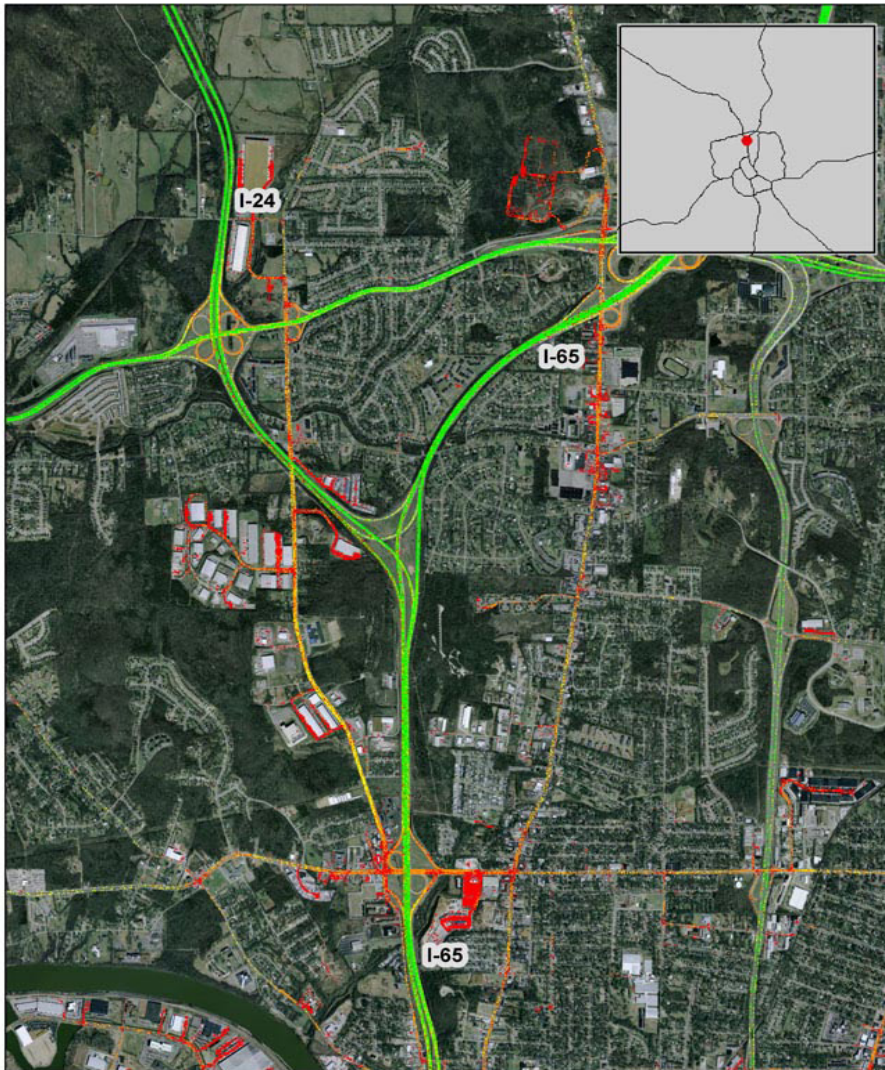

# Nashville, TN: I-65 at I-24

## Summary

<b>National Ranking by Congestion Index</b>	<b>34</b>
<b>Average Speed</b>	<b>47</b>
<b>Peak Average Speed</b>	<b>41</b>
<b>Nonpeak Average Speed</b>	<b>50</b>
<b>Nonpeak/Peak Ratio</b>	<b>1.22</b>

**Average Speed by Time of Day  
I-65 at I-24**