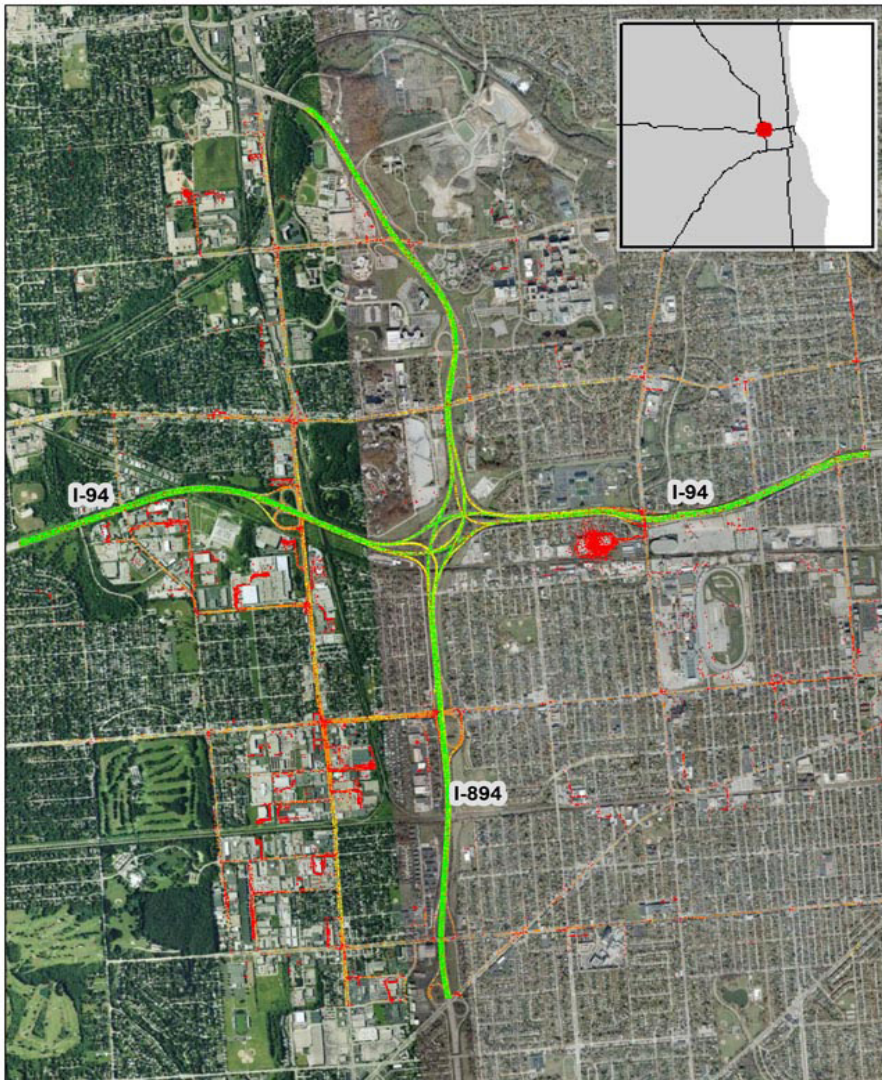

Milwaukee, WI: I-94 at I-894

Summary

National Ranking by Congestion Index	29
Average Speed	44
Peak Average Speed	34
Nonpeak Average Speed	49
Nonpeak/Peak Ratio	1.42

**Average Speed by Time of Day
I-94 at I-894**