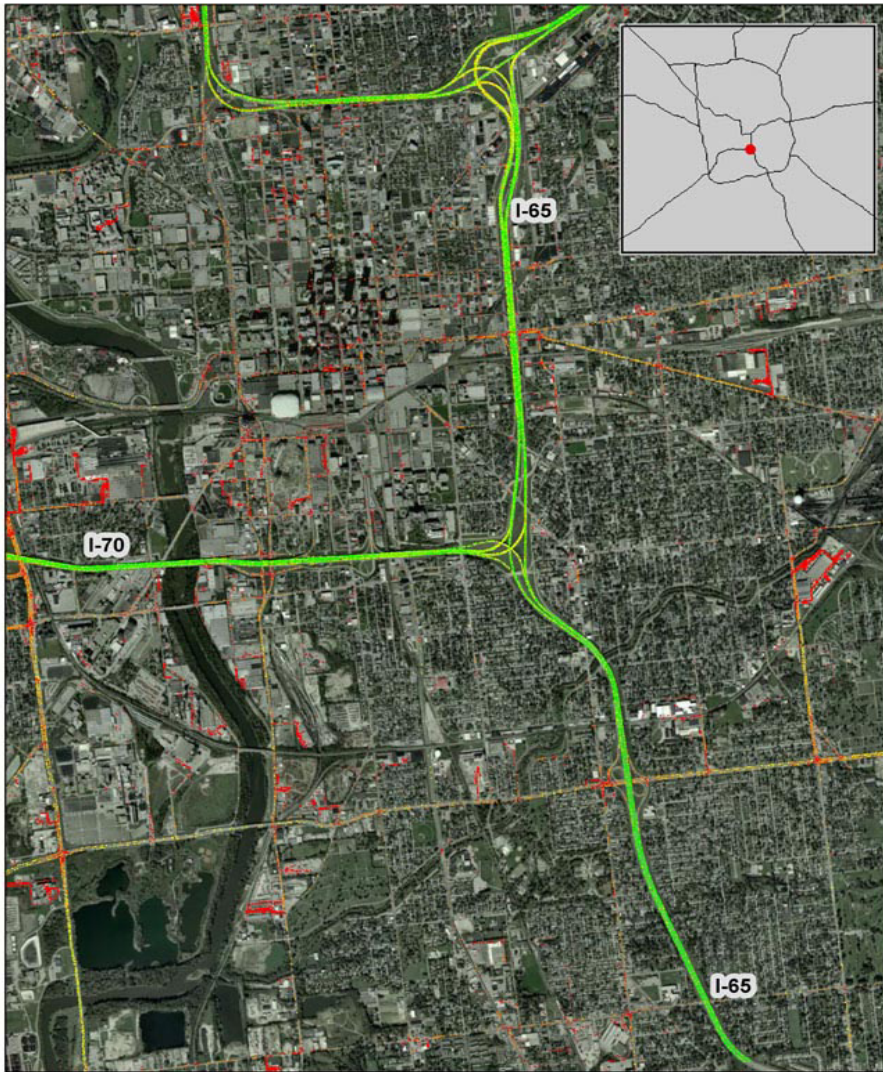

# Indianapolis, IN: I-65 at I-70 (South)

## Summary

|   |             |
|---|-------------|
| <b>National Ranking by Congestion Index</b> | <b>28</b>   |
| <b>Average Speed</b>                        | <b>50</b>   |
| <b>Peak Average Speed</b>                   | <b>46</b>   |
| <b>Nonpeak Average Speed</b>                | <b>52</b>   |
| <b>Nonpeak/Peak Ratio</b>                   | <b>1.11</b> |

**Average Speed by Time of Day  
I-65 at I-70 (South)**