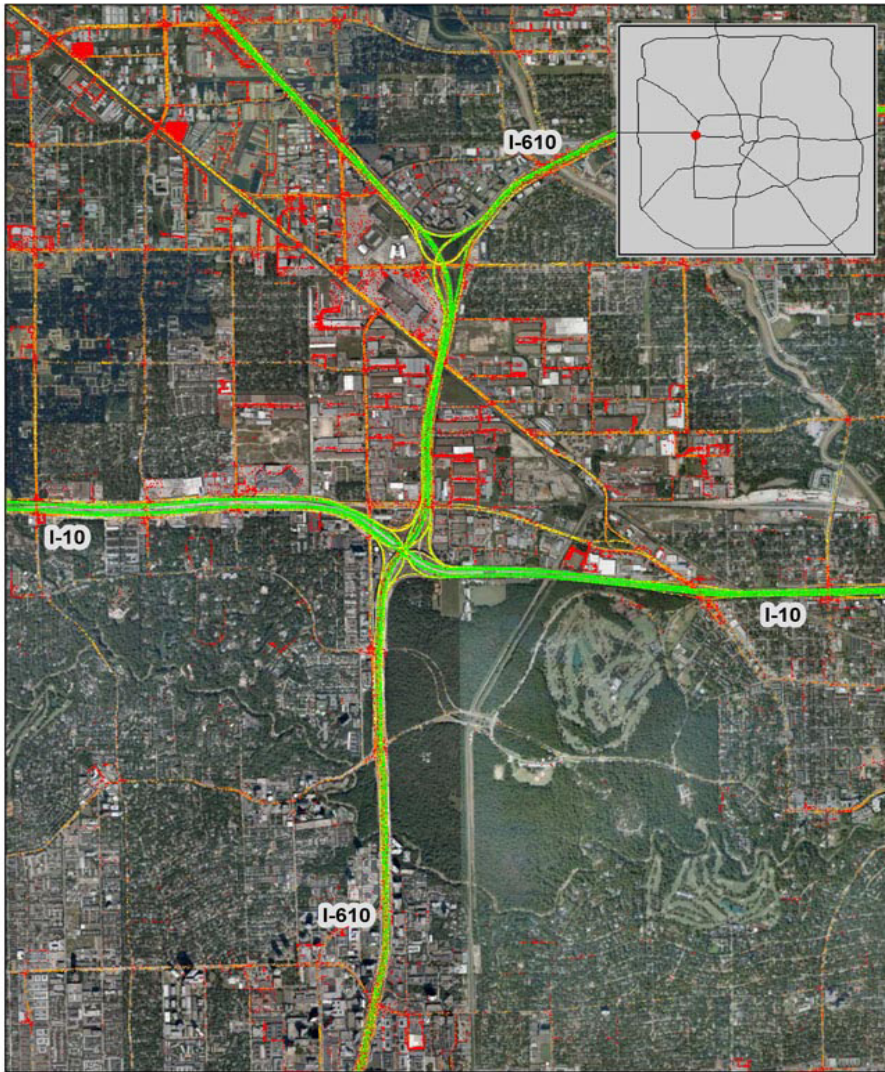

Houston, TX: I-10 at I-610 (West)

Summary

National Ranking by Congestion Index	27
Average Speed	48
Peak Average Speed	39
Nonpeak Average Speed	51
Nonpeak/Peak Ratio	1.30

**Average Speed by Time of Day
I-10 at I-610 (West)**