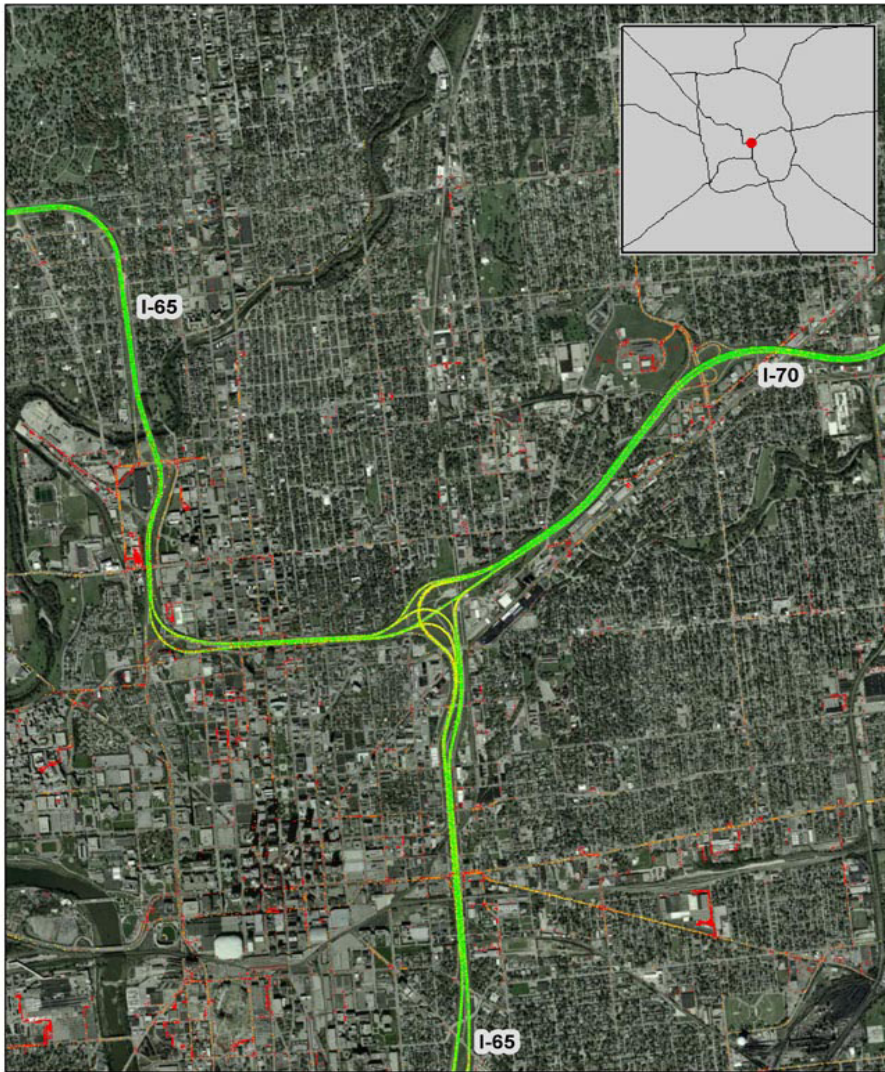

Indianapolis, IN: I-65 at I-70 (North)

Summary

National Ranking by Congestion Index	24
Average Speed	50
Peak Average Speed	45
Nonpeak Average Speed	52
Nonpeak/Peak Ratio	1.16

**Average Speed by Time of Day
I-65 at I-70 (North)**