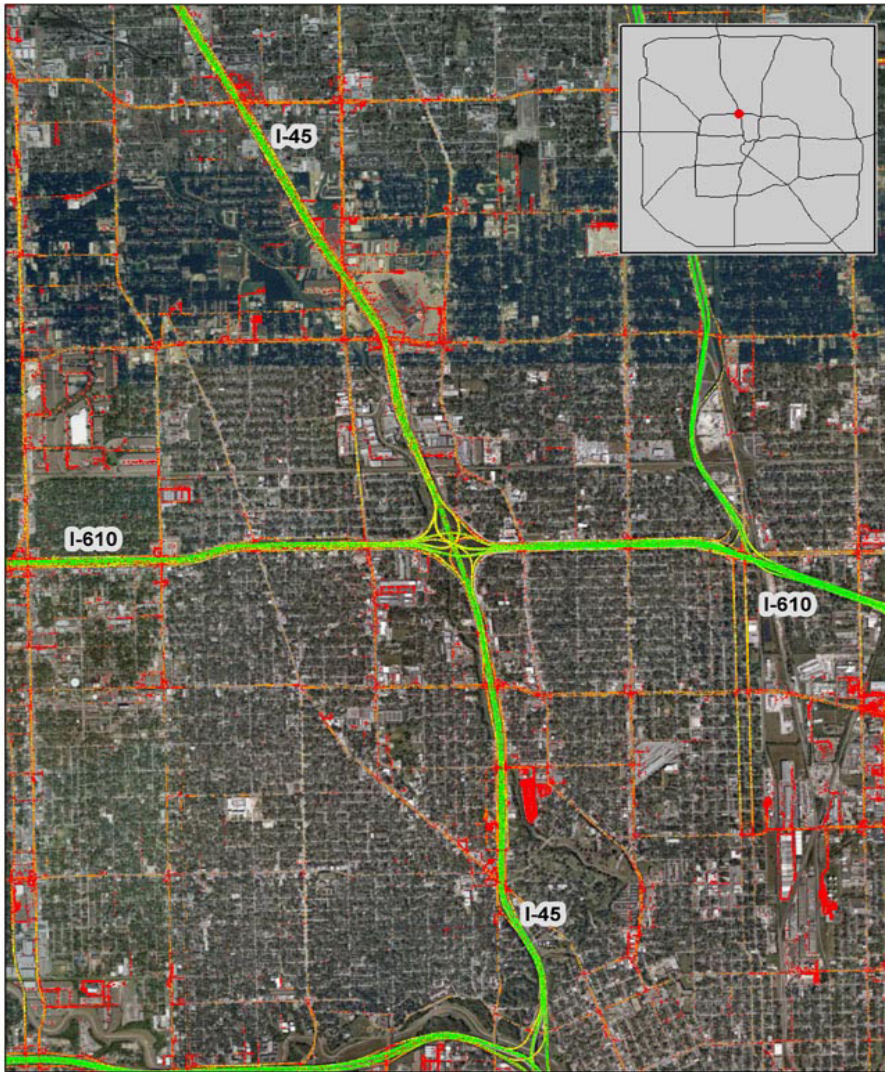

Houston, TX: I-45 at I-610 (North)

Summary

National Ranking by Congestion Index	21
Average Speed	46
Peak Average Speed	36
Nonpeak Average Speed	51
Nonpeak/Peak Ratio	1.43

Average Speed by Time of Day
I-45 at I-610 (North)