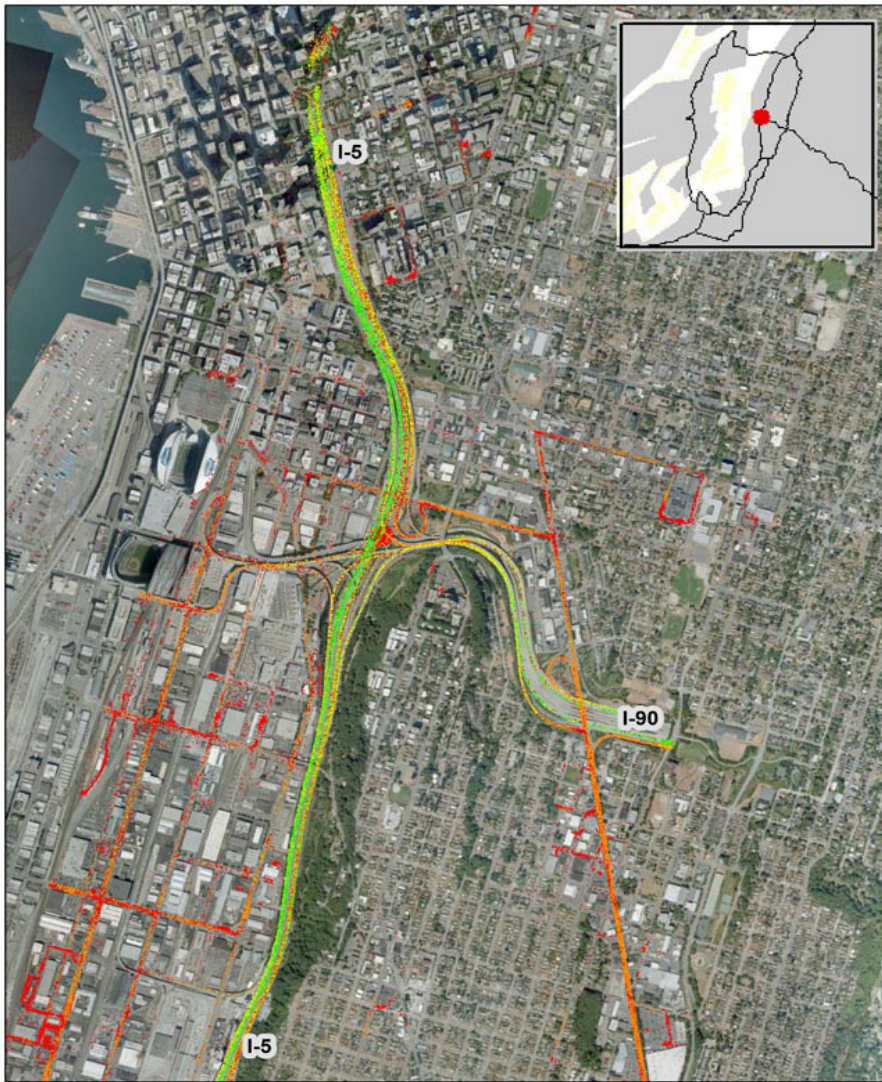

# Seattle, WA: I-5 at I-90

## Summary

National Ranking by Congestion Index	14
Average Speed	35
Peak Average Speed	26
Nonpeak Average Speed	40
Nonpeak/Peak Ratio	1.54

Average Speed by Time of Day  
I-5 at I-90