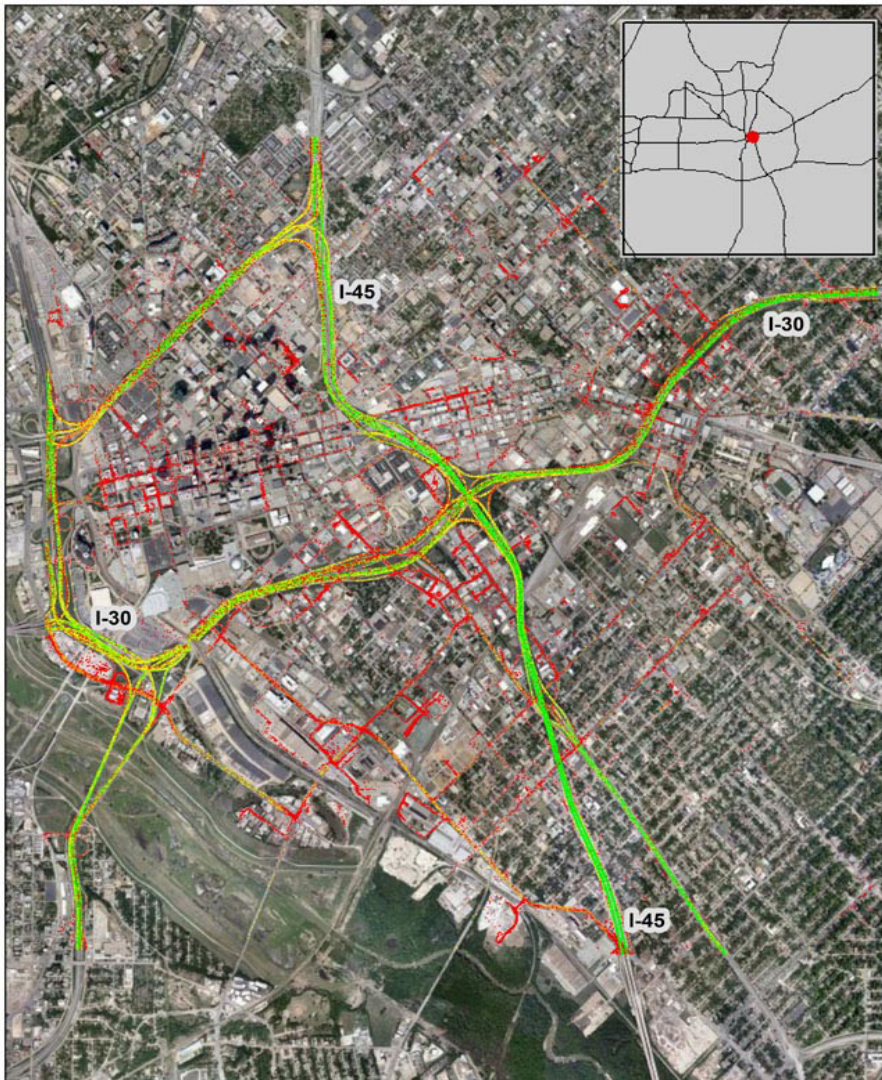

Dallas, TX: I-45 at I-30

Summary

National Ranking by Congestion Index	11
Average Speed	39
Peak Average Speed	28
Nonpeak Average Speed	44
Nonpeak/Peak Ratio	1.55

**Average Speed by Time of Day
I-45 at I-30**