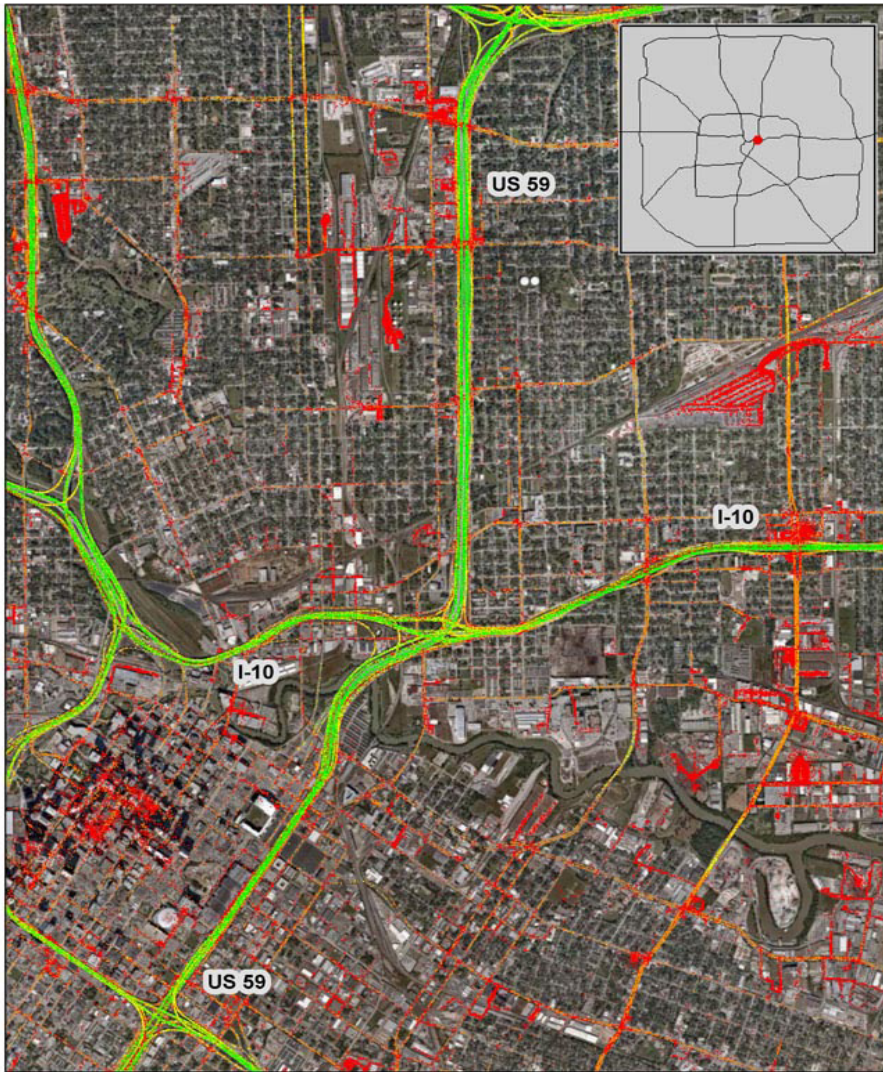

# Houston, TX: I-10 at US 59

## Summary

National Ranking by Congestion Index	10
Average Speed	43
Peak Average Speed	32
Nonpeak Average Speed	50
Nonpeak/Peak Ratio	1.57

Average Speed by Time of Day  
I-10 at US 59