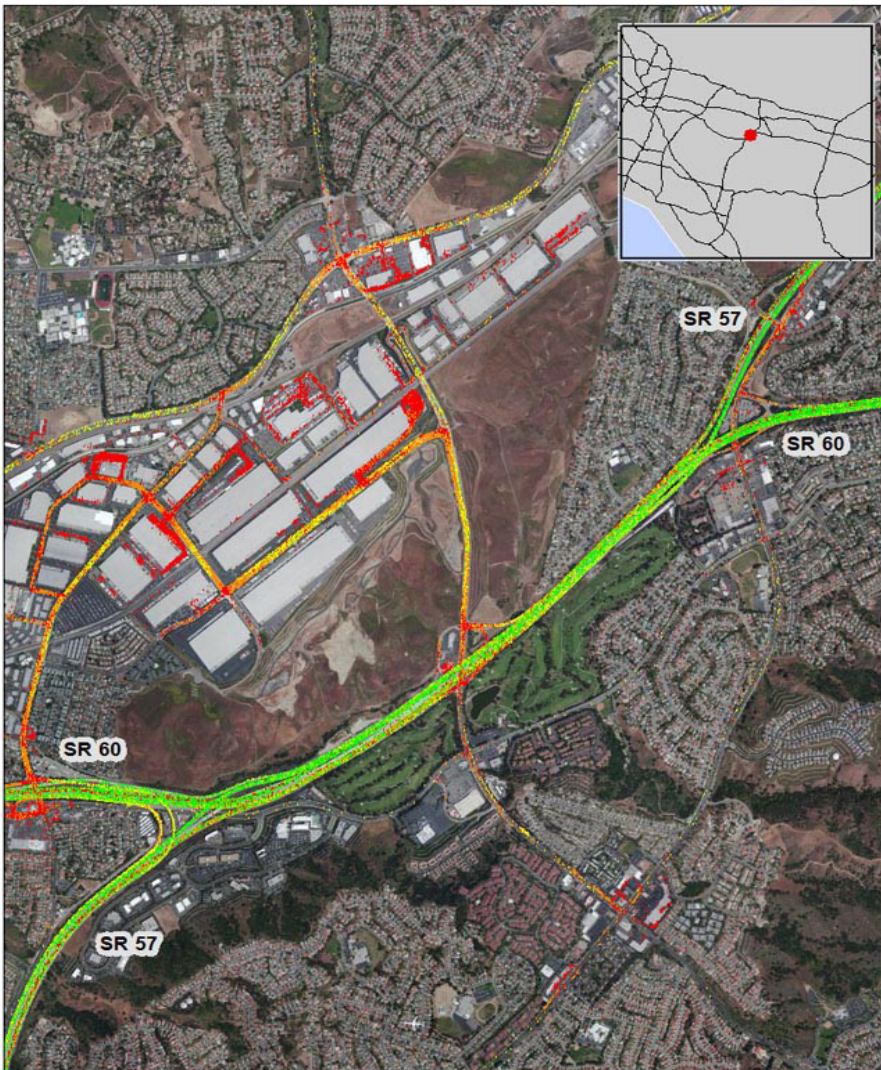

Los Angeles, CA: SR 60 at SR 57

Summary

National Ranking by Congestion Index	9
Average Speed	45
Peak Average Speed	38
Nonpeak Average Speed	48
Nonpeak/Peak Ratio	1.28

Average Speed by Time of Day
SR 60 at SR 57