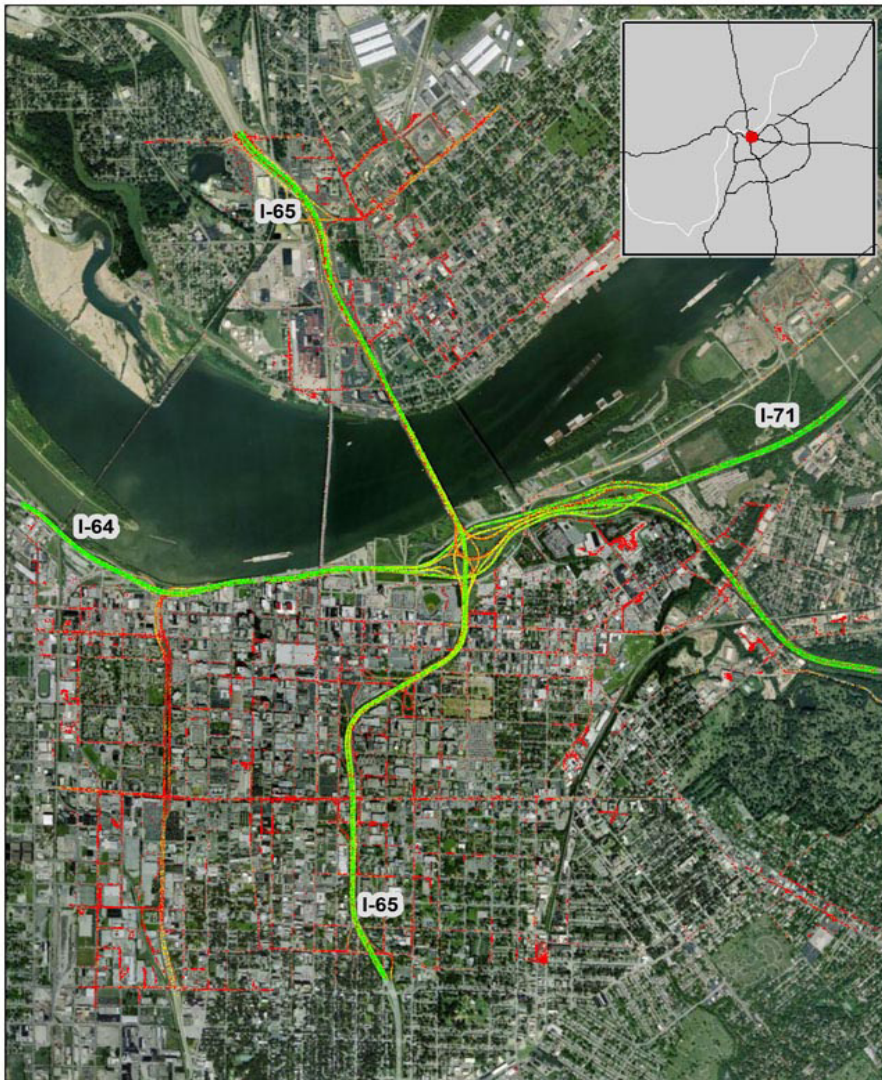

# Louisville, KY: I-65 at I-64/I-71

## Summary

<b>National Ranking by Congestion Index</b>	<b>4</b>
<b>Average Speed</b>	<b>44</b>
<b>Peak Average Speed</b>	<b>38</b>
<b>Nonpeak Average Speed</b>	<b>47</b>
<b>Nonpeak/Peak Ratio</b>	<b>1.24</b>

**Average Speed by Time of Day  
I-65 at I-64/I-71**