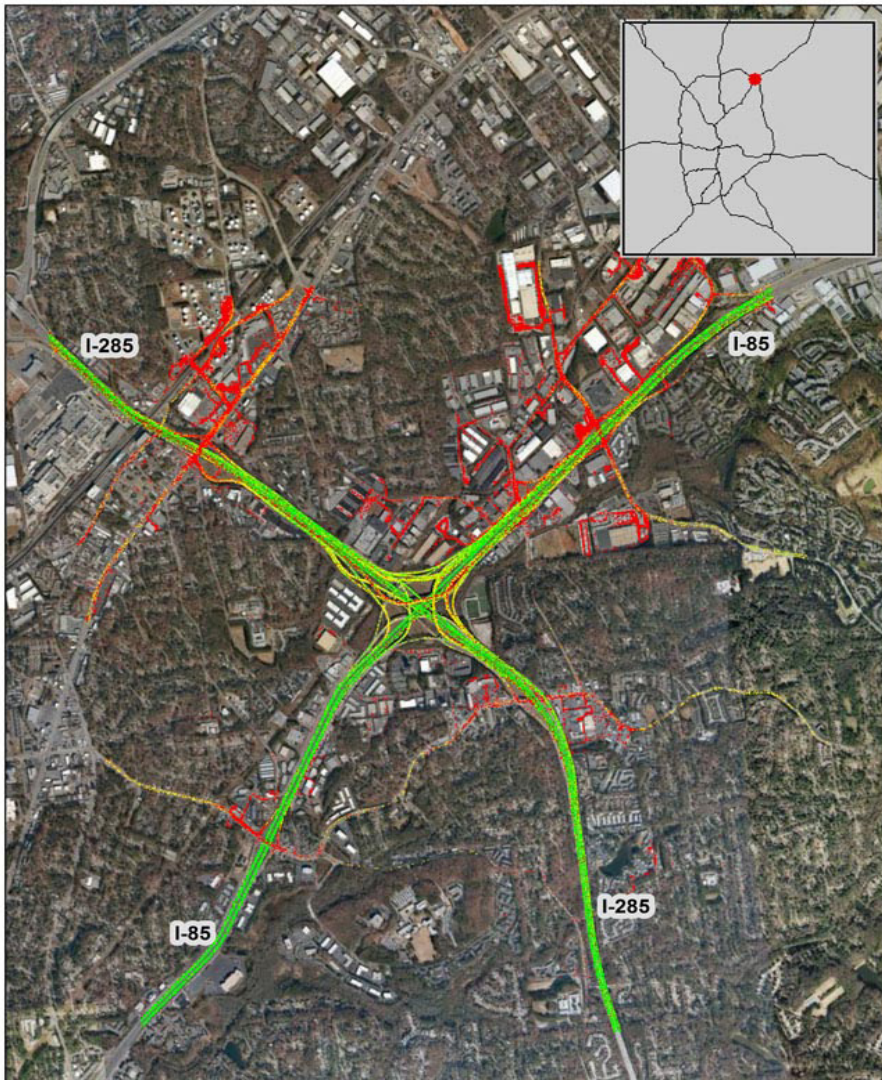

Atlanta, GA: I-285 at I-85 (North)

Summary

National Ranking by Congestion Index	1
Average Speed	40
Peak Average Speed	28
Nonpeak Average Speed	47
Nonpeak/Peak Ratio	1.68

**Average Speed by Time of Day
I-285 at I-85 (North)**