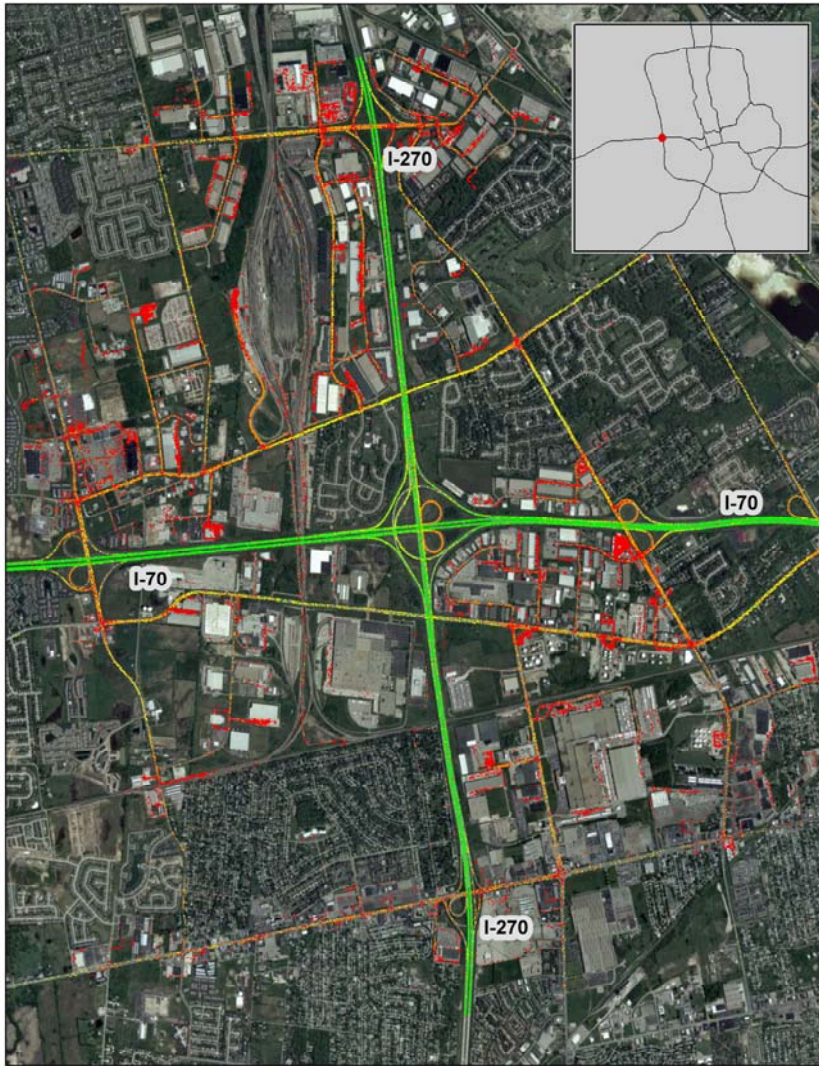

Columbus, OH: I-270 at I-70 (West)

Summary

National Ranking by
Congestion Index

100

Average Speed

54

Peak Average Speed

51

Nonpeak Average
Speed

55

Nonpeak/Peak Ratio

1.08

Average Speed by Time of Day I-270 at I-70 (West)