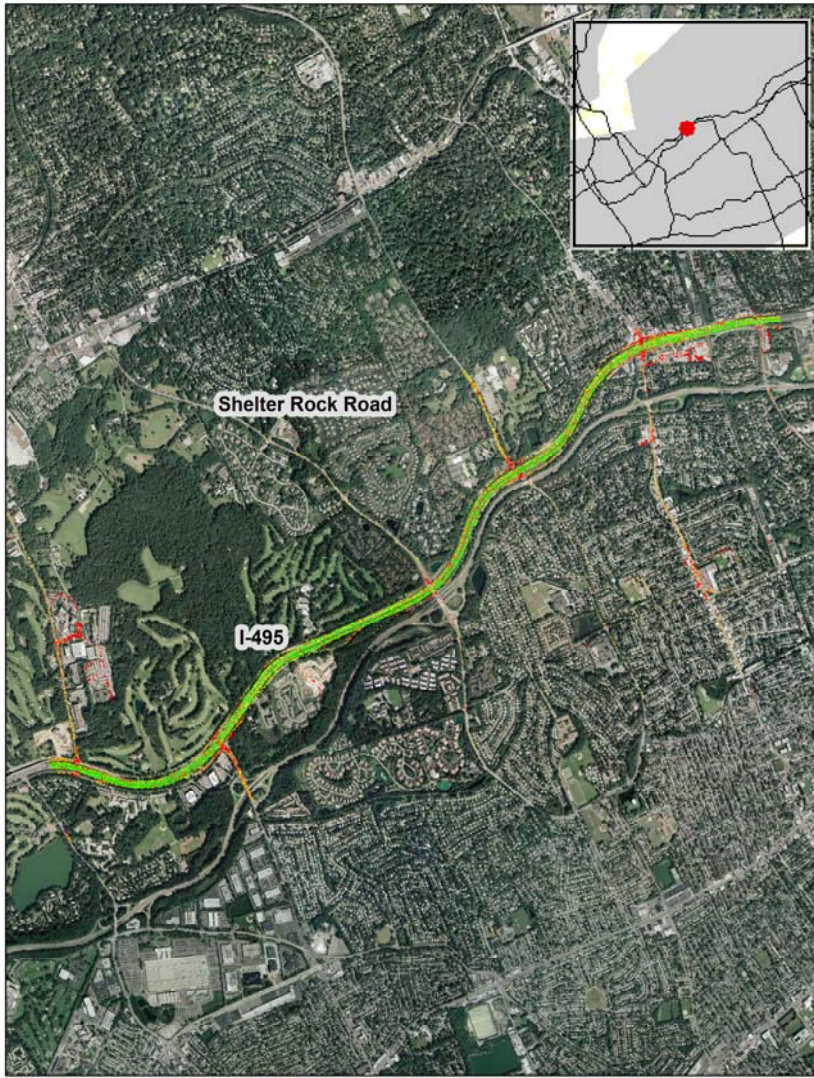

Manhasset, NY: I-495 at Shelter Rock Road

Summary	
National Ranking by Congestion Index	85
Average Speed	47
Peak Average Speed	42
Nonpeak Average Speed	49
Nonpeak/Peak Ratio	1.15