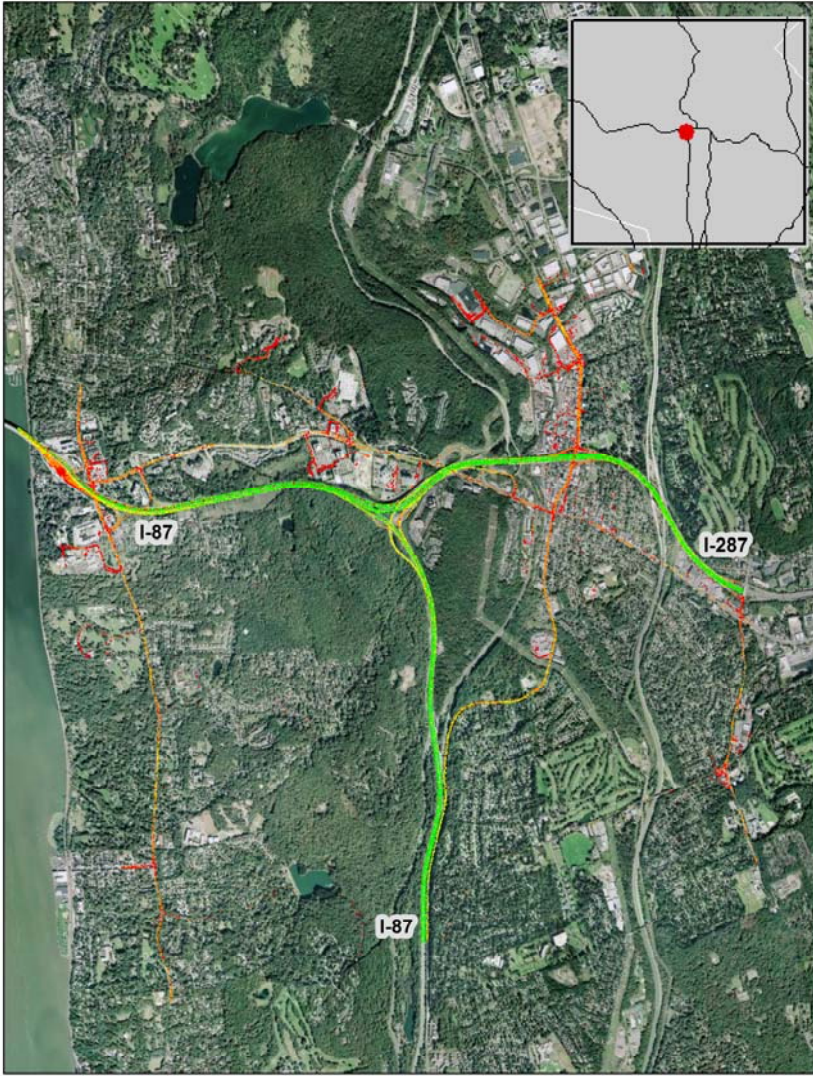

Elmsford, NY: I-287 at I-87

Summary

National Ranking by
Congestion Index

81

Average Speed

49

Peak Average Speed

44

Nonpeak Average
Speed

51

Nonpeak/Peak Ratio

1.17

Average Speed by Time of Day I-287 at I-87