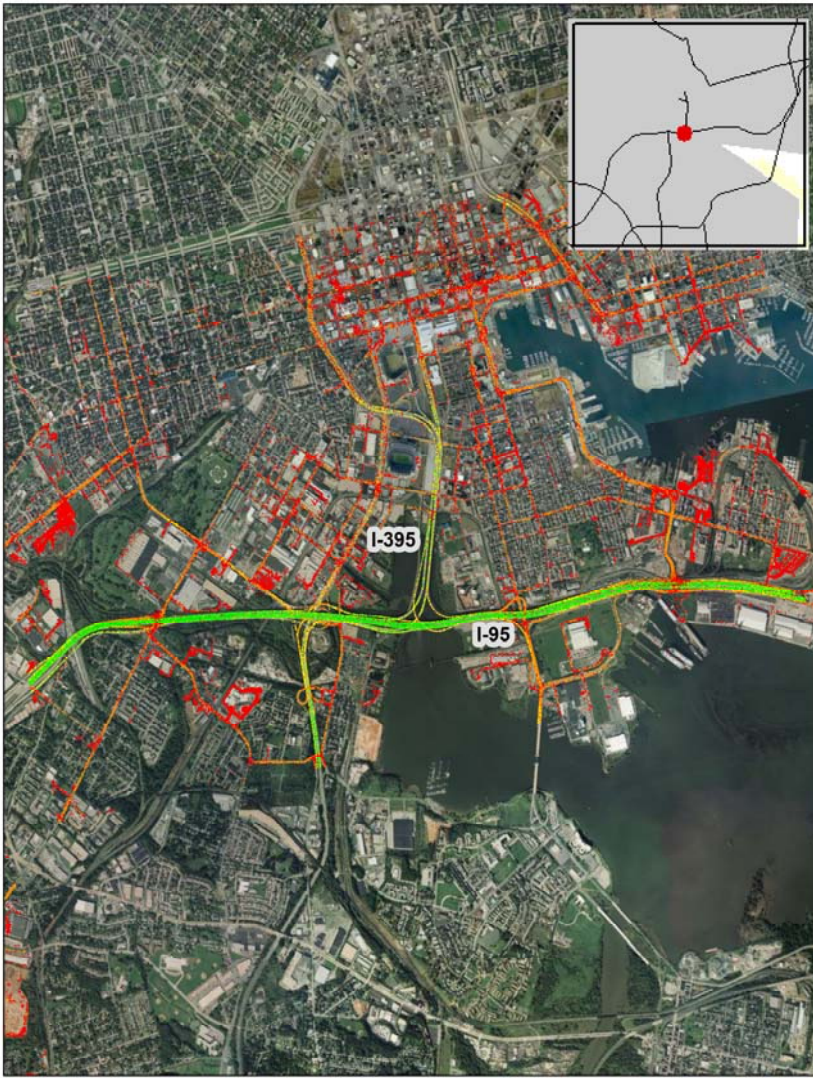

Baltimore, MD: I-95 at I-395

Summary	
National Ranking by Congestion Index	79
Average Speed	51
Peak Average Speed	47
Nonpeak Average Speed	52
Nonpeak/Peak Ratio	1.11