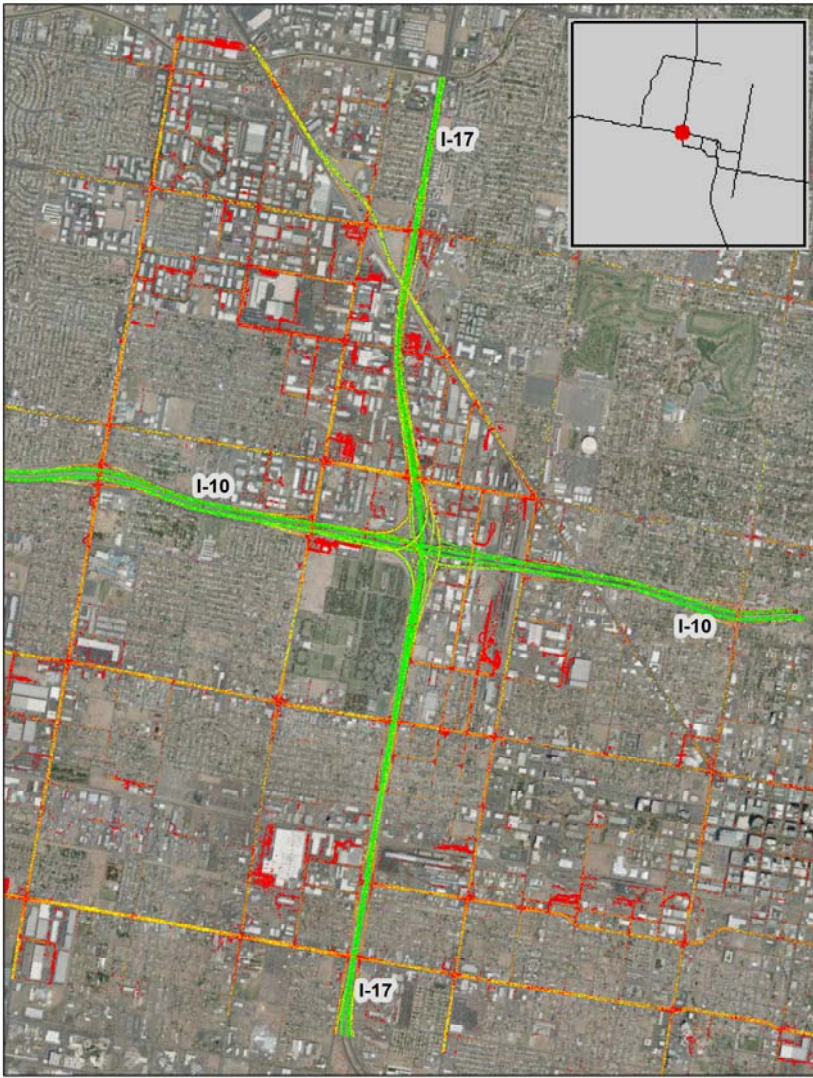

Phoenix, AZ: I-17 at I-10

Summary

National Ranking by Congestion Index	76
Average Speed	51
Peak Average Speed	45
Nonpeak Average Speed	54
Nonpeak/Peak Ratio	1.21

Average Speed by Time of Day
I-17 at I-10