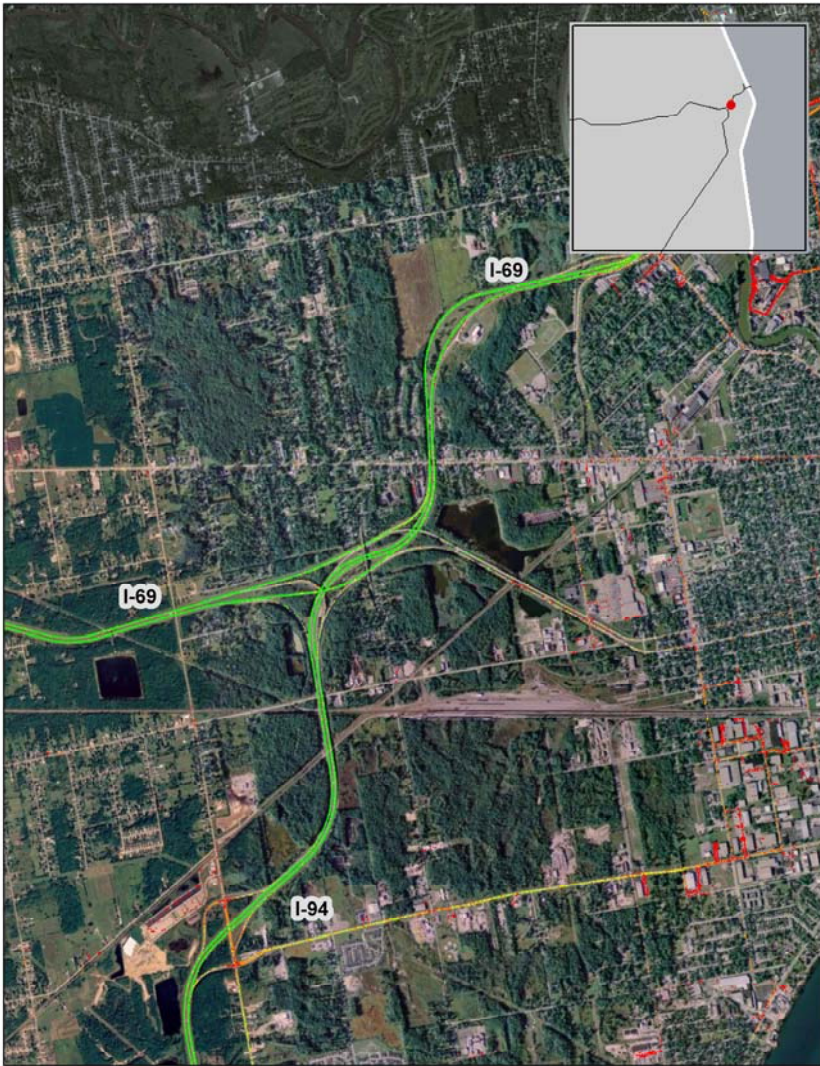

Port Huron, MI: I-94 at I-69

Summary

National Ranking by
Congestion Index

57

Average Speed

45

Peak Average Speed

46

Nonpeak Average
Speed

45

Nonpeak/Peak Ratio

.98

Average Speed by Time of Day I-94 at I-69