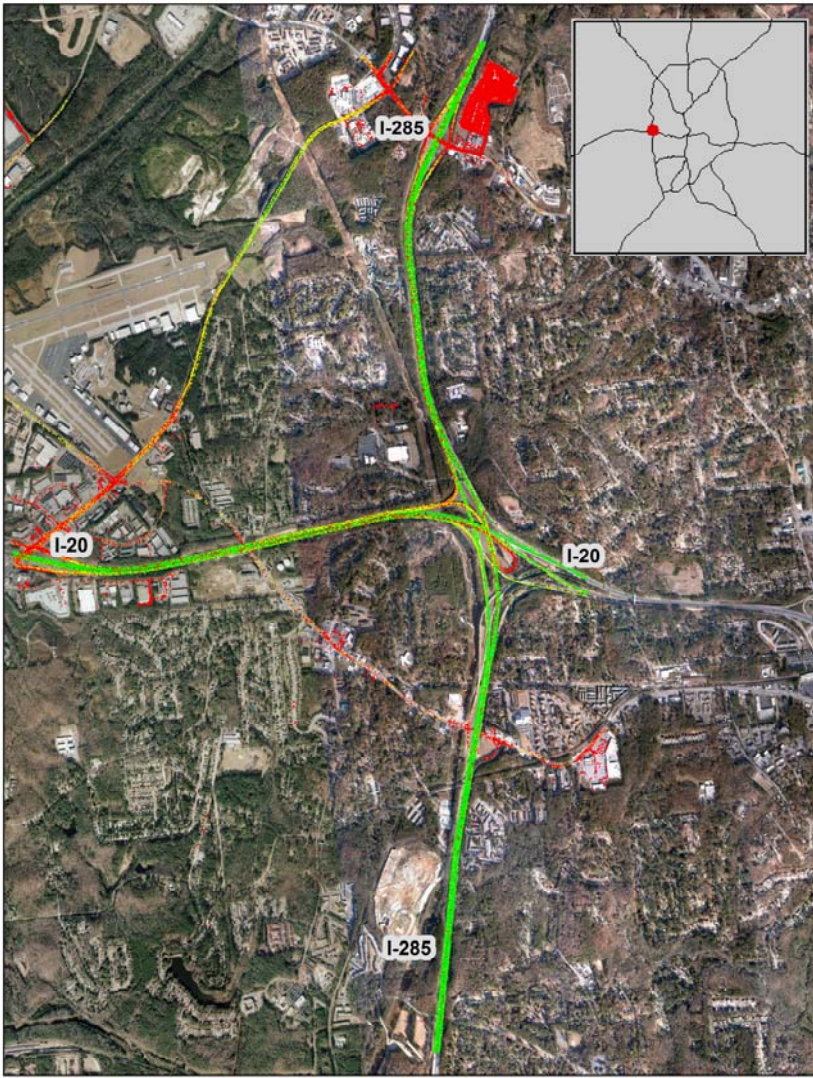

## Atlanta, GA: I-20 at I-285 (West)

**52**

Nonpeak/Peak Ratio

**1.14**

### Average Speed by Time of Day I-20 at I-285 (West)