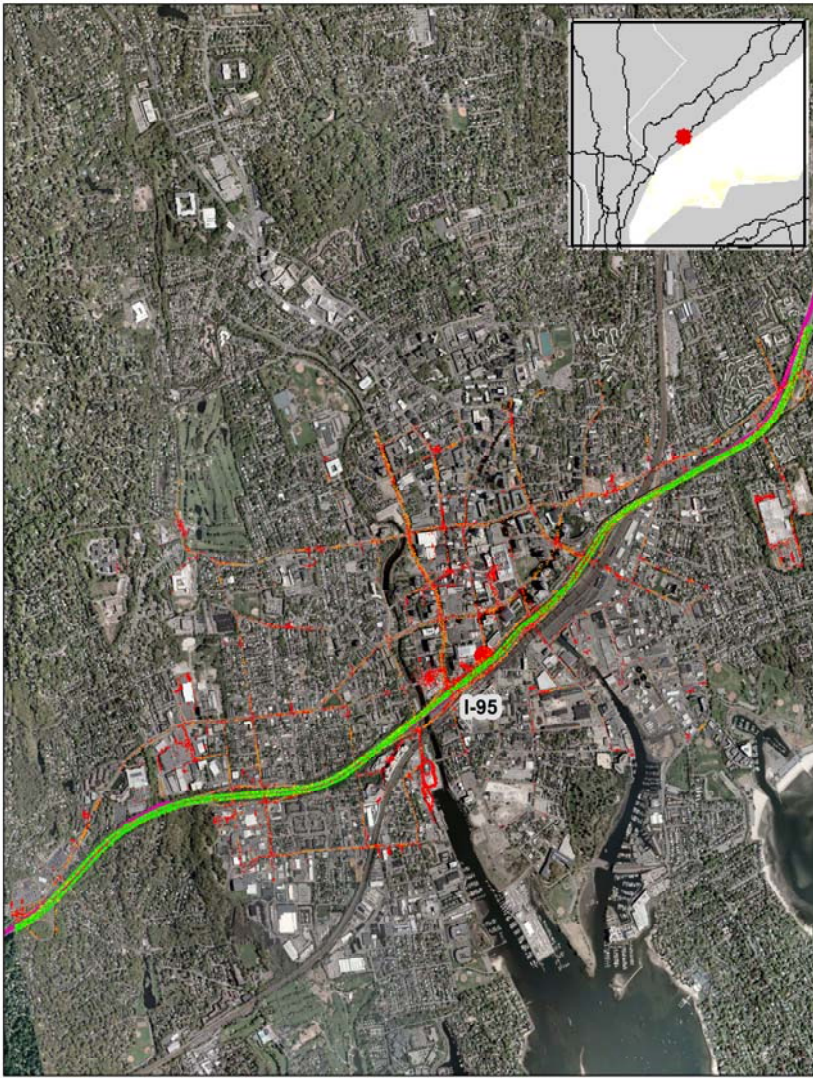

Stamford, CT: I-95

Summary

National Ranking by Congestion Index	38
Average Speed	45
Peak Average Speed	38
Nonpeak Average Speed	47
Nonpeak/Peak Ratio	1.27

Average Speed by Time of Day

I-95