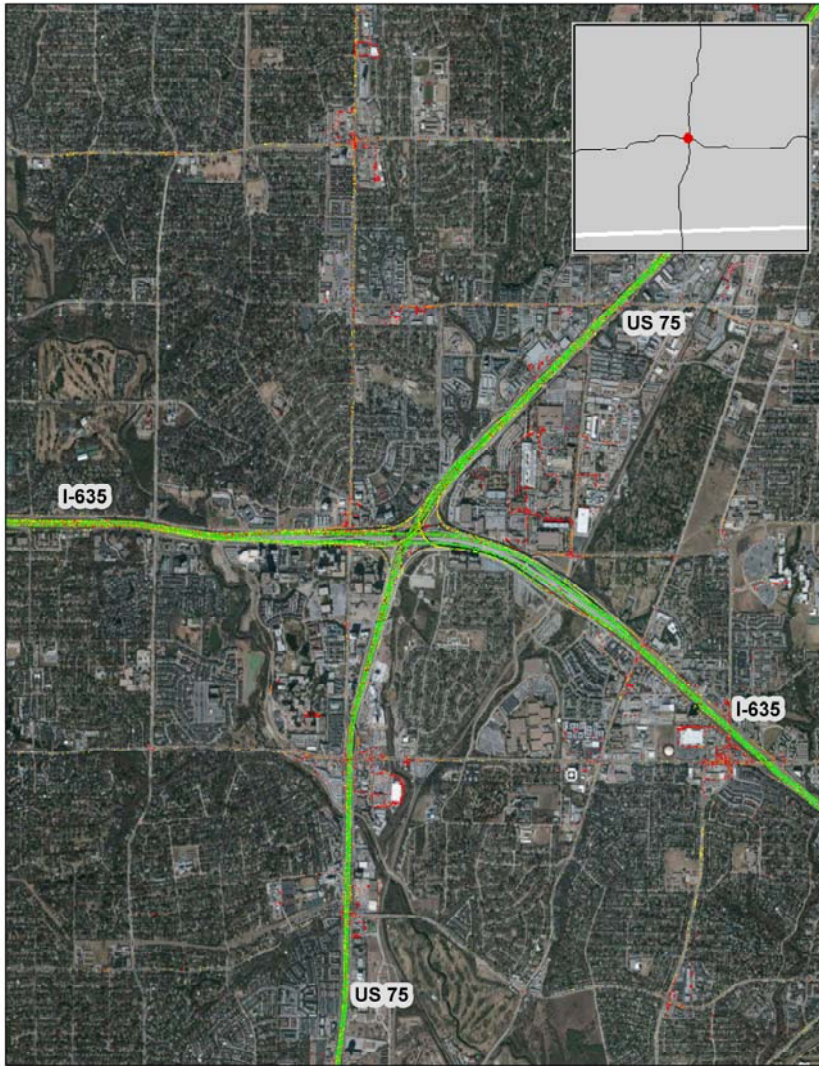

Dallas, TX: US 75 at I-635

Summary

National Ranking by
Congestion Index

30

Average Speed

48

Peak Average Speed

38

Nonpeak Average
Speed

52

Nonpeak/Peak Ratio

1.36

Average Speed by Time of Day
US 75 at I-635