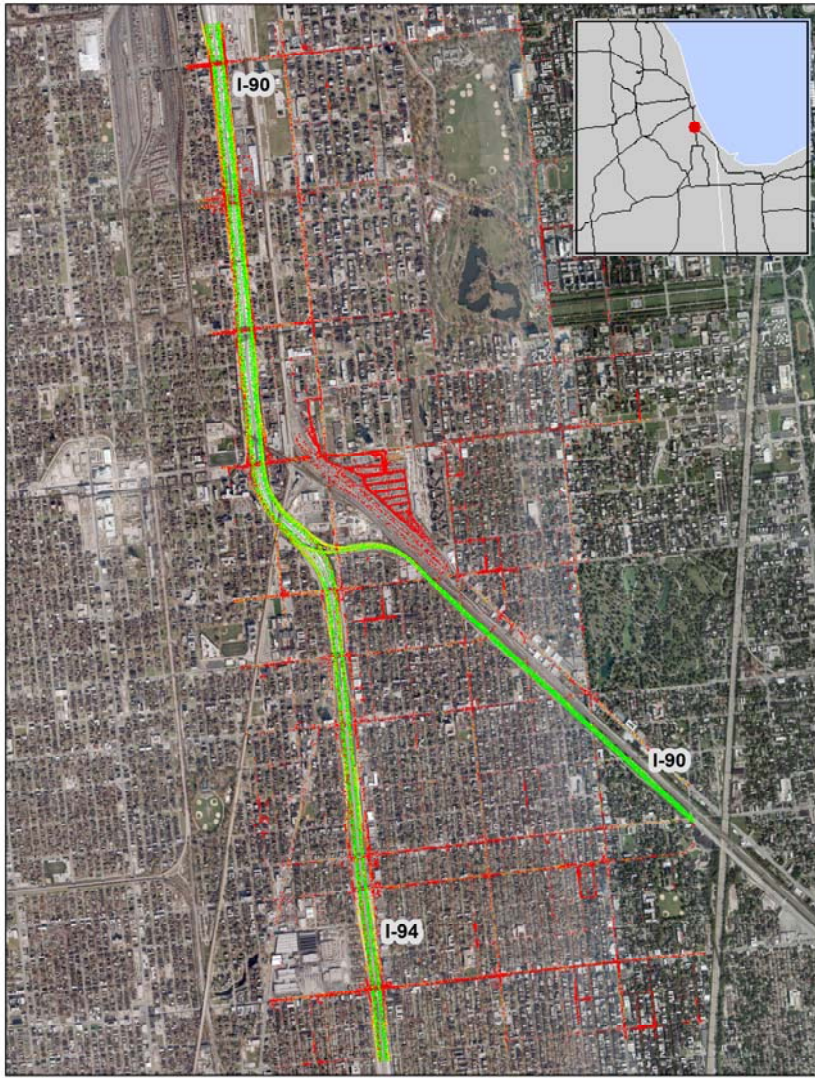

## Chicago, IL: I-90 at I-94 (South)

### Summary

National Ranking by  
Congestion Index

**25**

Average Speed

**48**

Peak Average Speed

**41**

Nonpeak Average  
Speed

### Average Speed by Time of Day I-90 at I-94 (South)