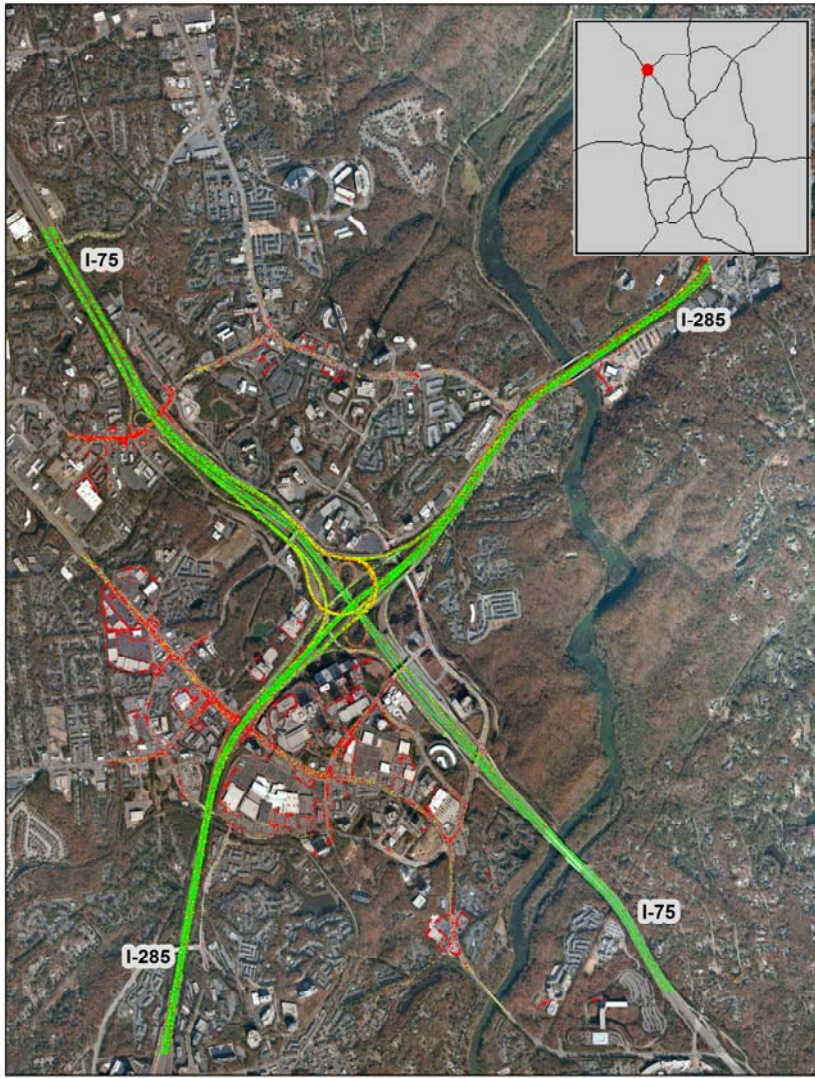

Atlanta, GA: I-75 at I-285 (North)

Summary

National Ranking by
Congestion Index

24

Average Speed

49

Peak Average Speed

39

Nonpeak Average
Speed

53

Nonpeak/Peak Ratio

1.37

Average Speed by Time of Day I-75 at I-285 (North)