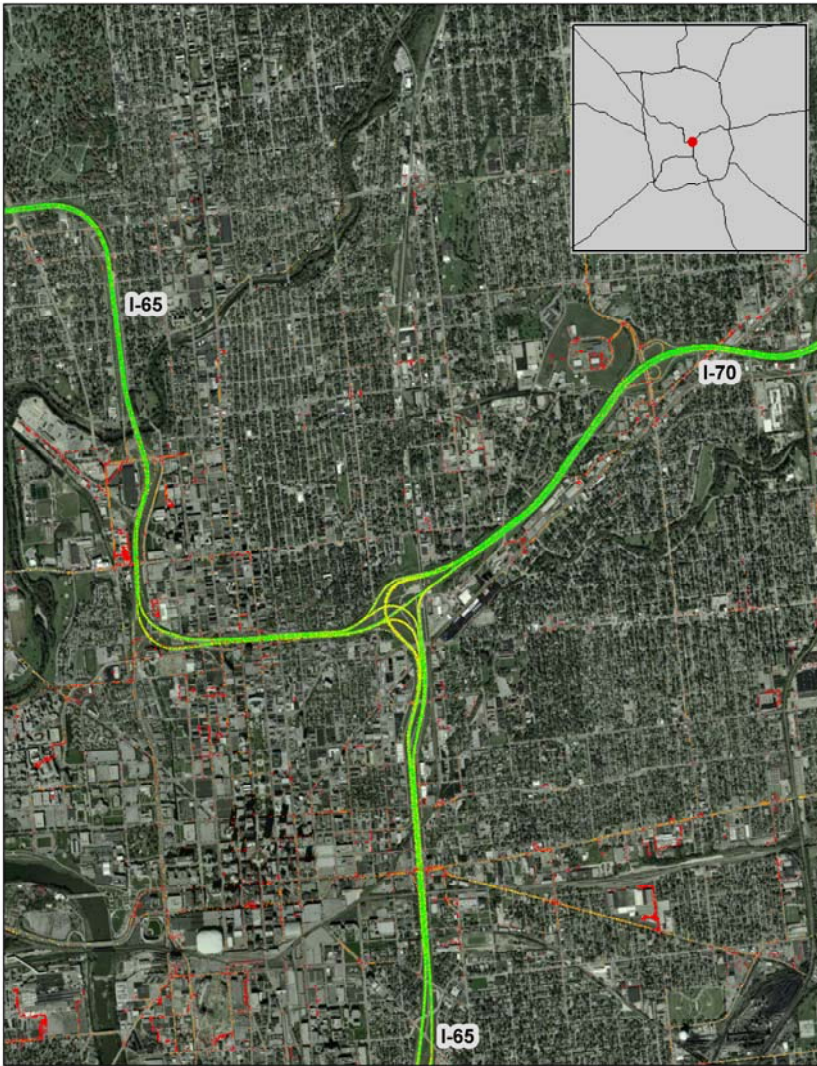

Indianapolis, IN: I-65 at I-70 (North)

Summary

National Ranking by
Congestion Index

22

Average Speed

52

Peak Average Speed

48

Nonpeak Average
Speed

53

Nonpeak/Peak Ratio

1.10

Average Speed by Time of Day I-65 at I-70 (North)