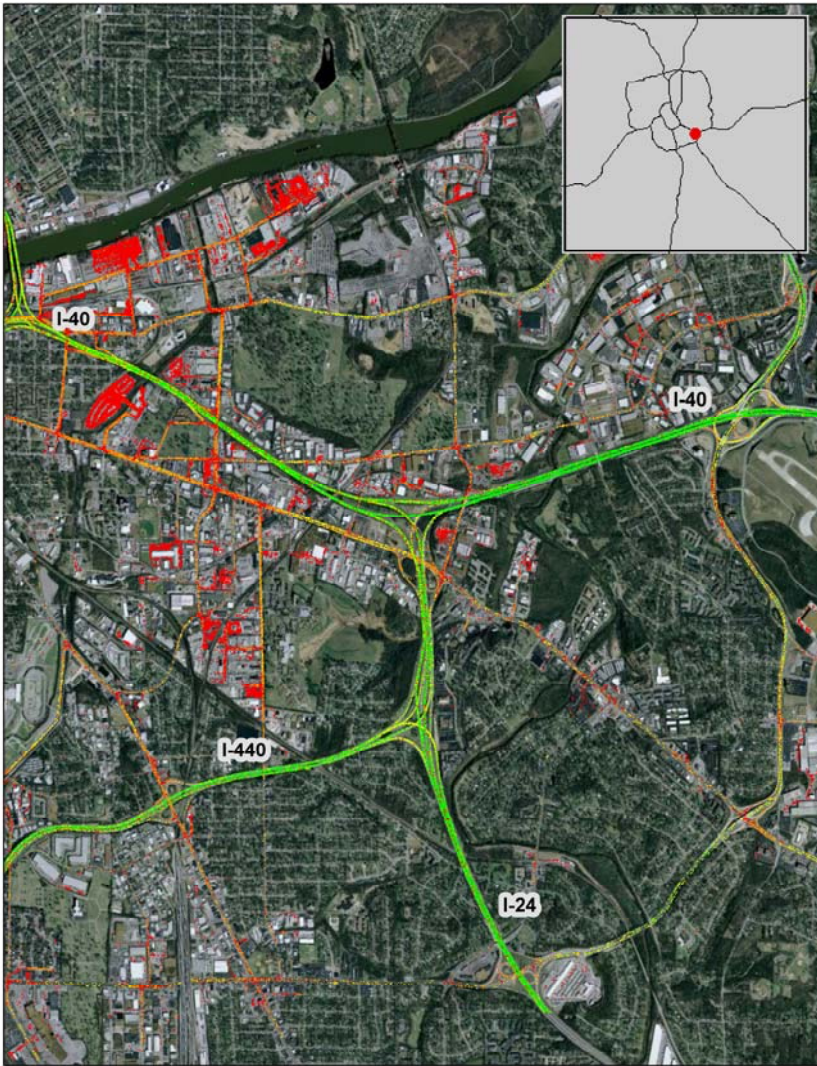

Nashville, TN: I-24 at I-440 (North)

Summary

National Ranking by
Congestion Index

19

Average Speed

49

Peak Average Speed

42

Nonpeak Average
Speed

53

Nonpeak/Peak Ratio

1.26

Average Speed by Time of Day I-24 at I-440 (North)