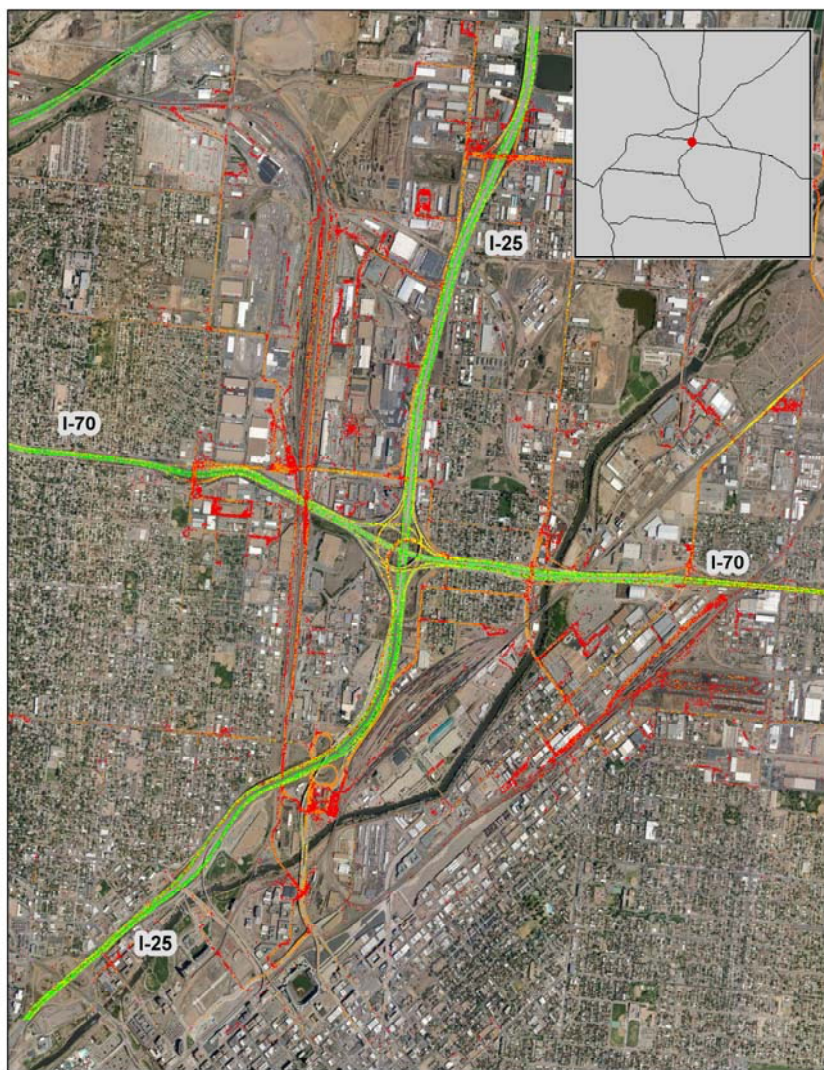

Denver, CO: I-70 at I-25

Summary

National Ranking by
Congestion Index

13

Average Speed

44

Peak Average Speed

38

Nonpeak Average
Speed

47

Nonpeak/Peak Ratio

1.25

Average Speed by Time of Day I-70 at I-25