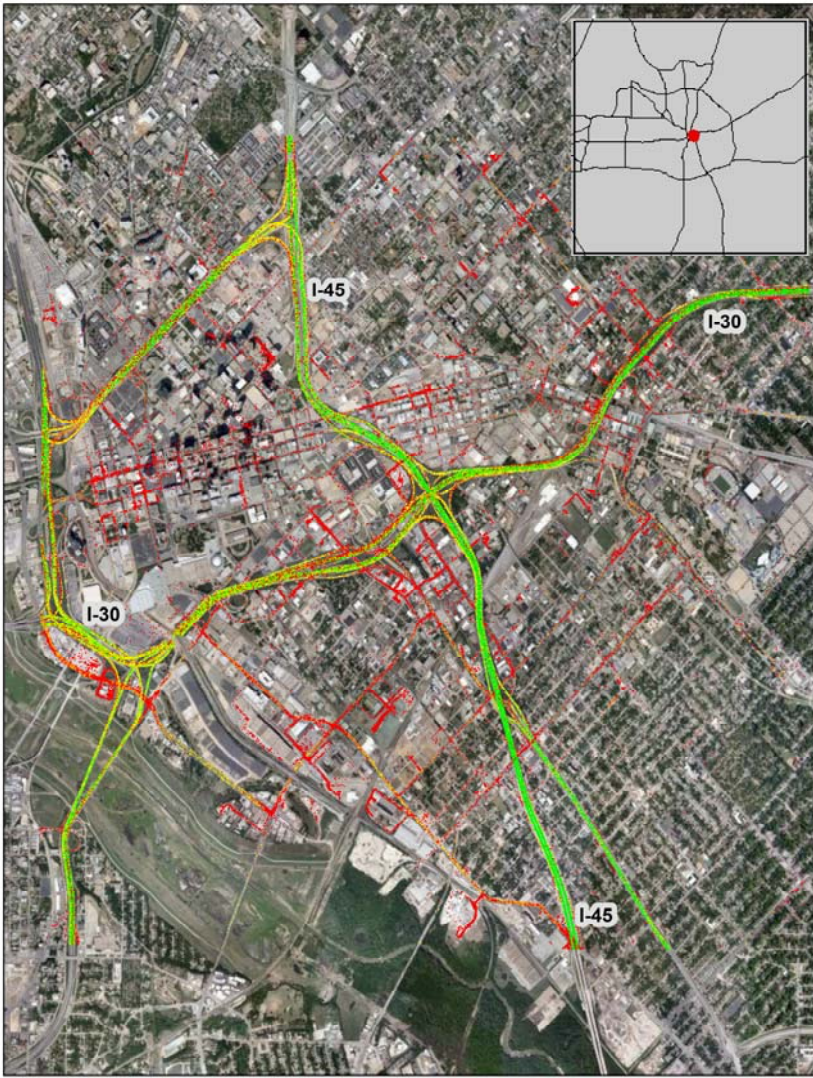

Dallas, TX: I-45 at I-30

Summary

National Ranking by
Congestion Index

10

Average Speed

42

Peak Average Speed

34

Nonpeak Average
Speed

46

Nonpeak/Peak Ratio

1.33

Average Speed by Time of Day I-45 at I-30