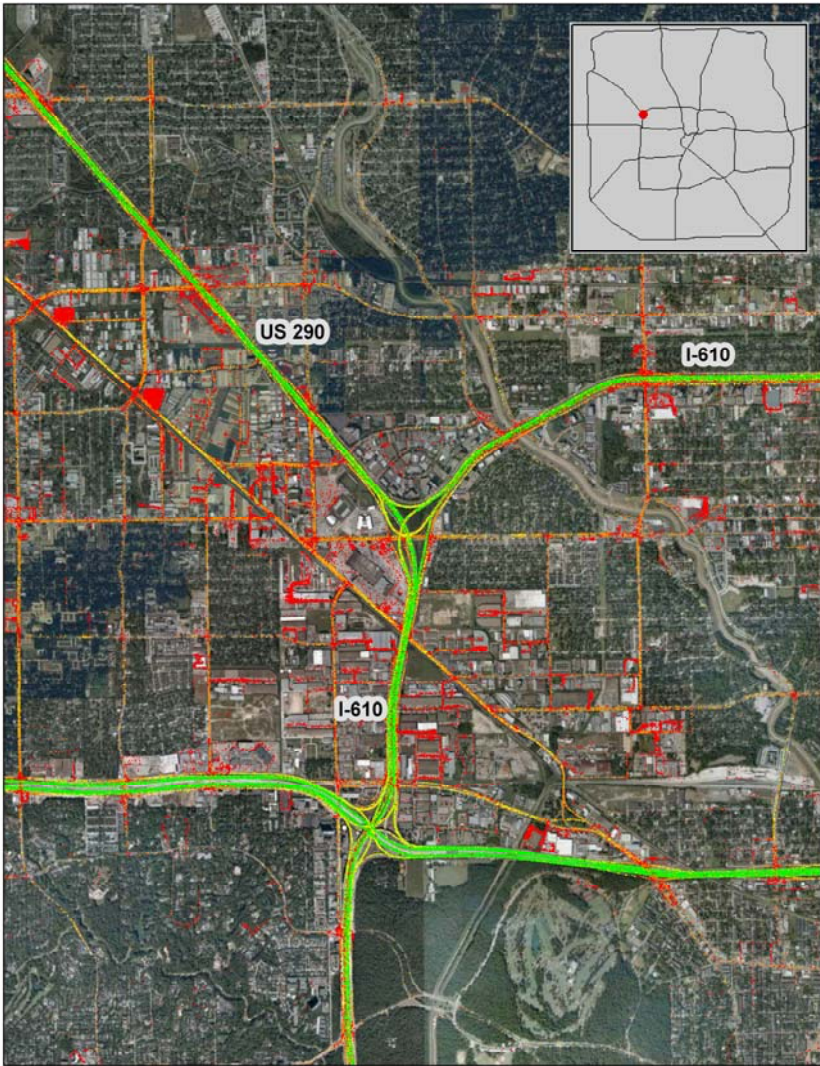

Houston, TX: I-610 at US 290

Summary

National Ranking by
Congestion Index

2

Average Speed

42

Peak Average Speed

34

Nonpeak Average
Speed

46

Nonpeak/Peak Ratio

1.34

Average Speed by Time of Day
I-610 at US 290